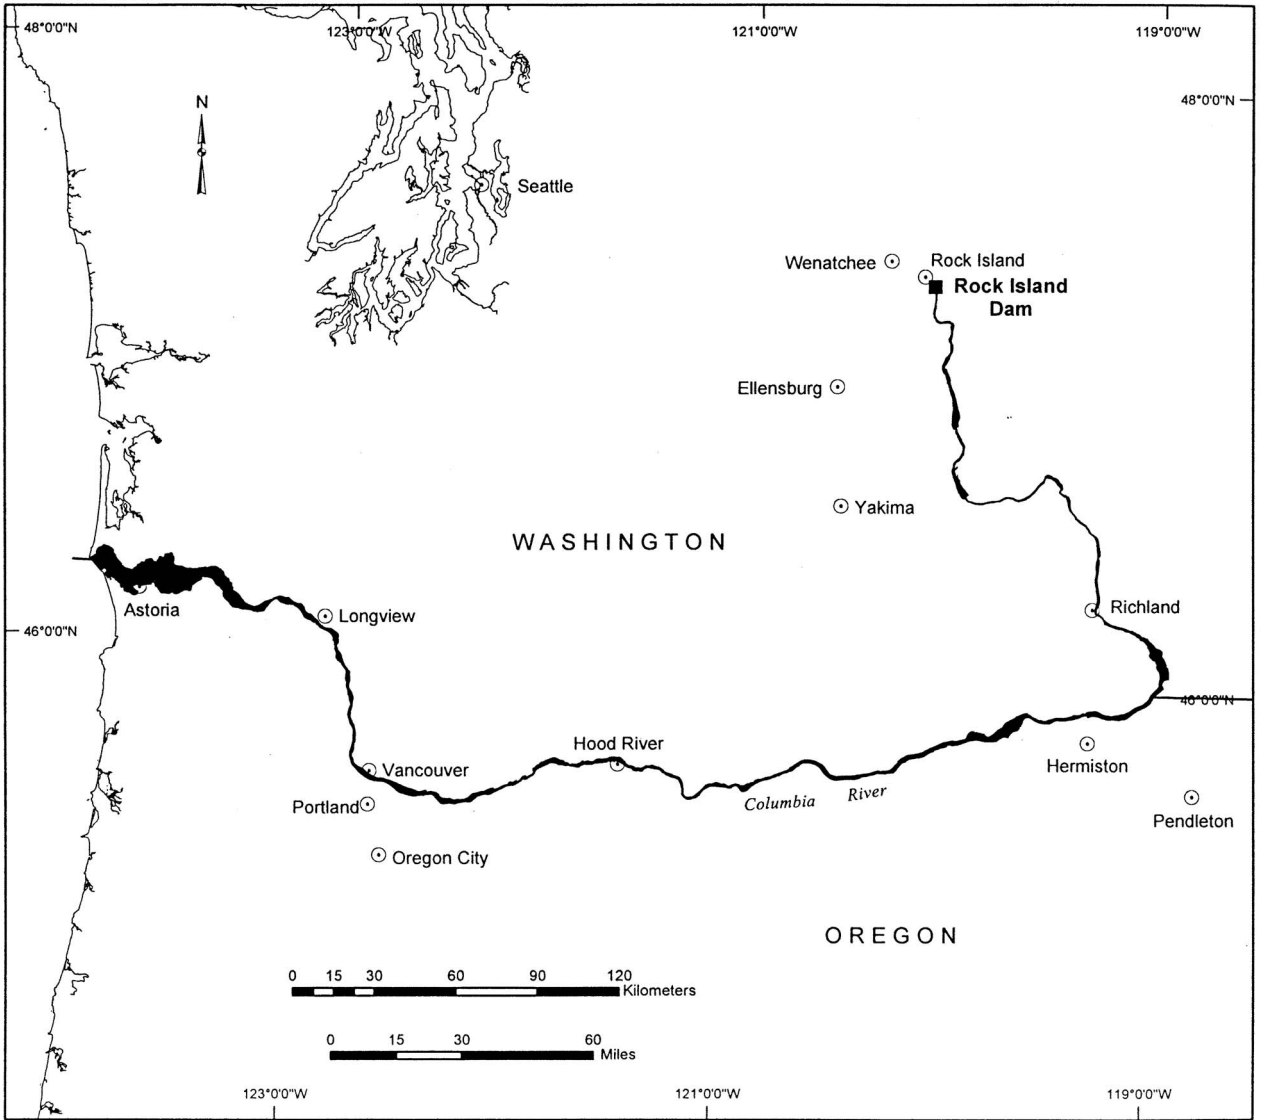

# Rearing / Migration Corridor for the Upper Columbia River Spring-run Chinook Salmon ESU

## Legend

- Cities / Towns
- State Boundary
- █ Rearing / Migration Corridor

## Upper Columbia River Spring Chinook ESU

Columbia River Corridor

The Columbia River Corridor is that segment from the mouth of the Columbia River at the Pacific Ocean upstream to Rock Island Dam.