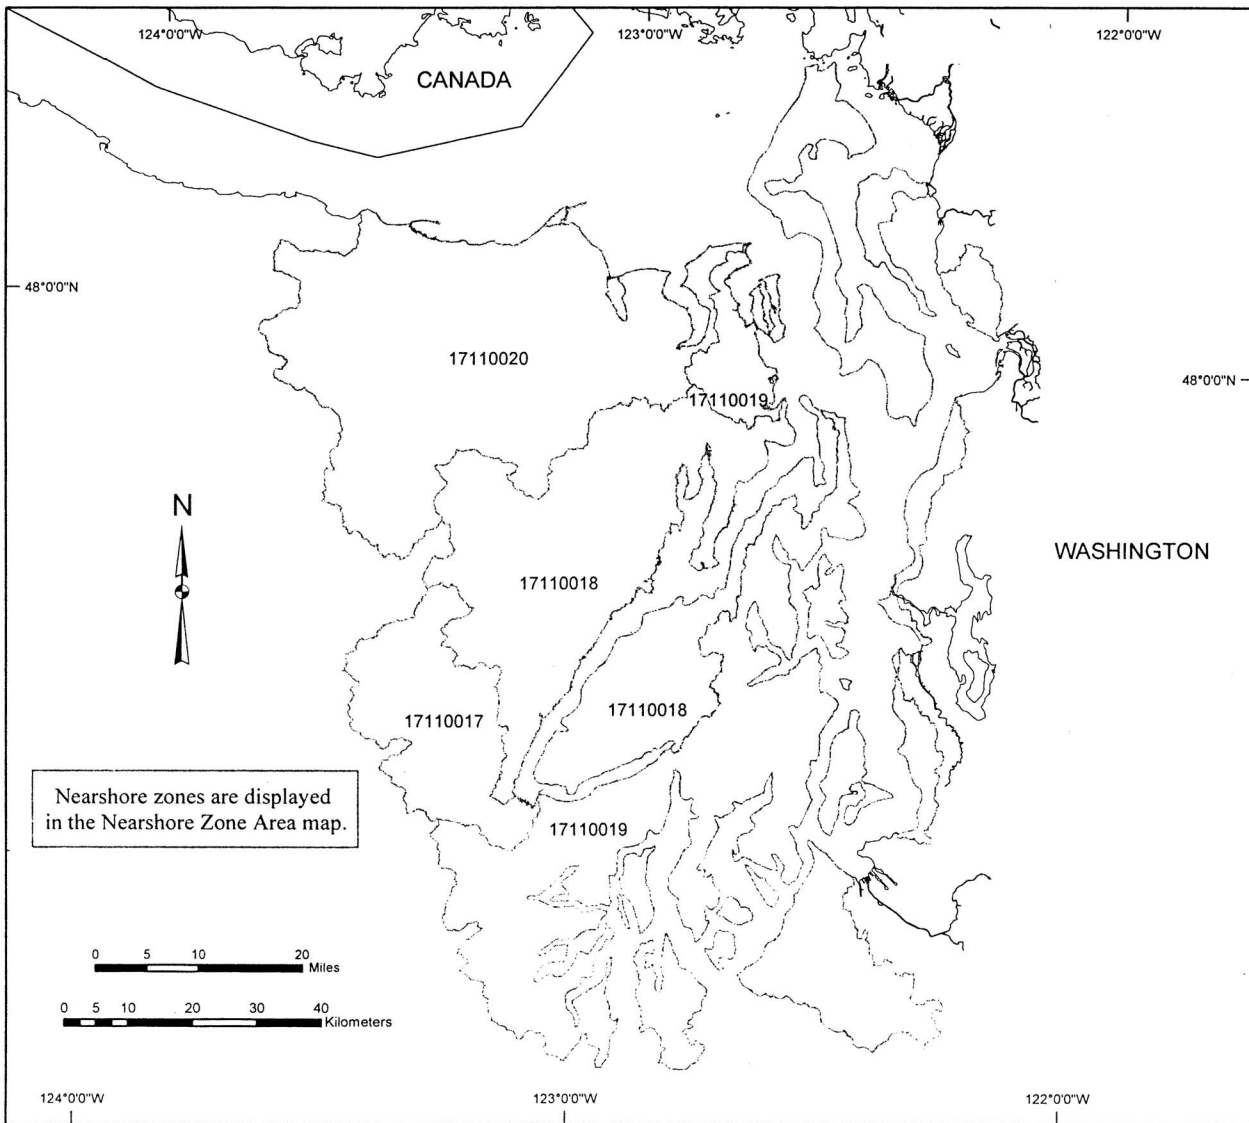

# Map of the Hood Canal Summer-run Chum Salmon ESU

Nearshore zones are displayed in the Nearshore Zone Area map.

### Legend

- State Boundary
- ~ Shoreline
- Subbasin Boundaries

### Area of Detail

The inset map shows the states of Washington (WA), Oregon, and Idaho. The study area is highlighted in black within Washington state.