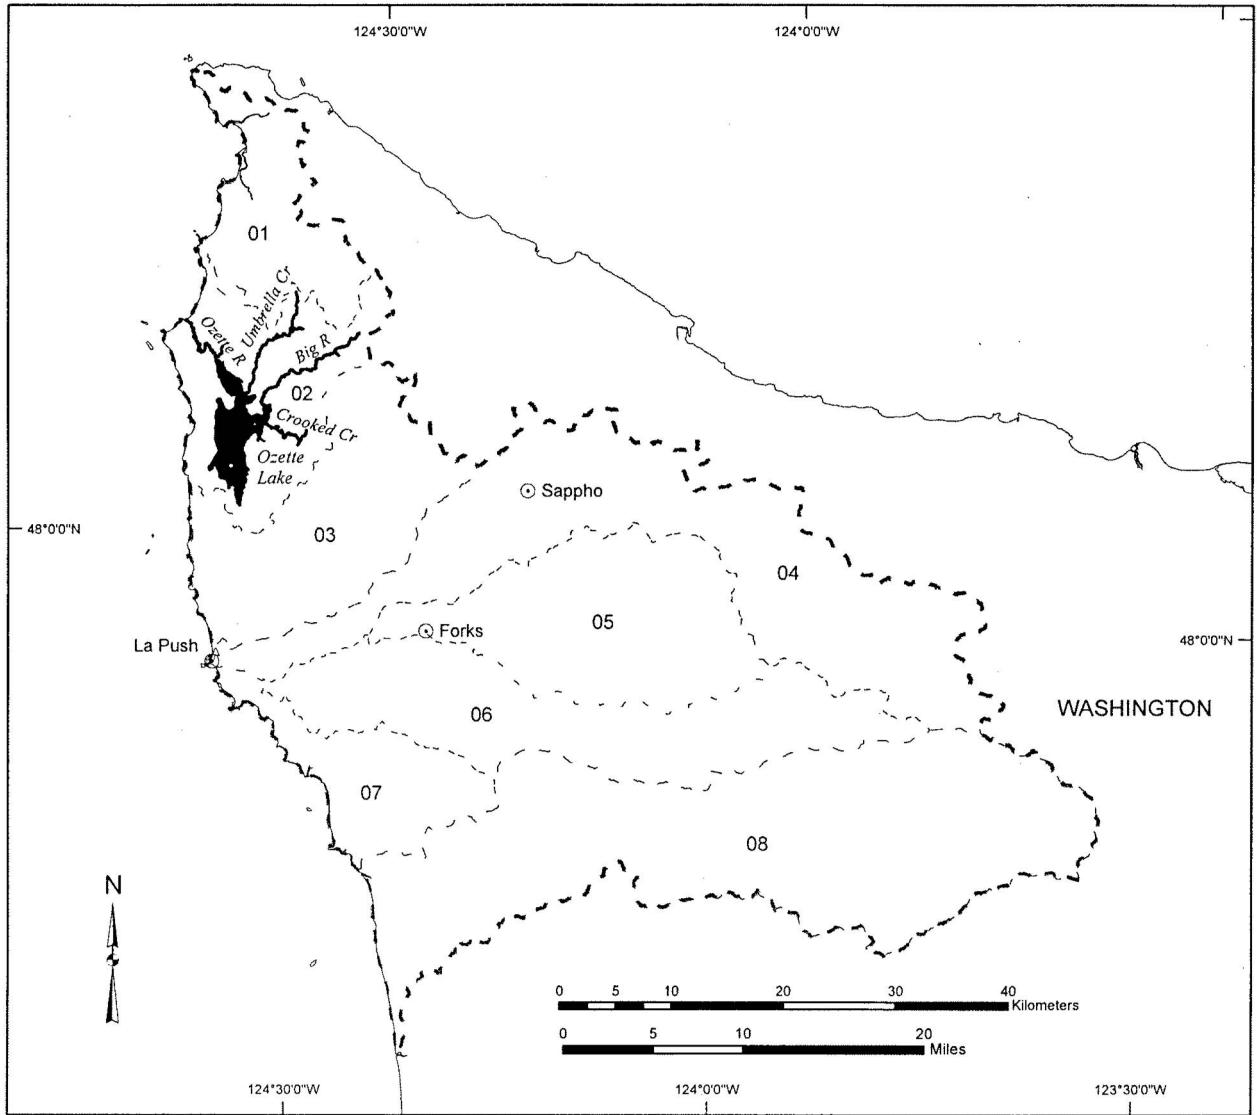

# Final Critical Habitat for the Ozette Lake Sockeye Salmon ESU

HOH / QUILLAYUTE SUBBASIN  
17100101

## Legend

- ⊙ Cities / Towns
- ~ Critical Habitat
- - - Subbasin Boundary
- Watershed Boundaries

02 = Watershed code - last 2 digits of 17100101xx

## Area of Detail