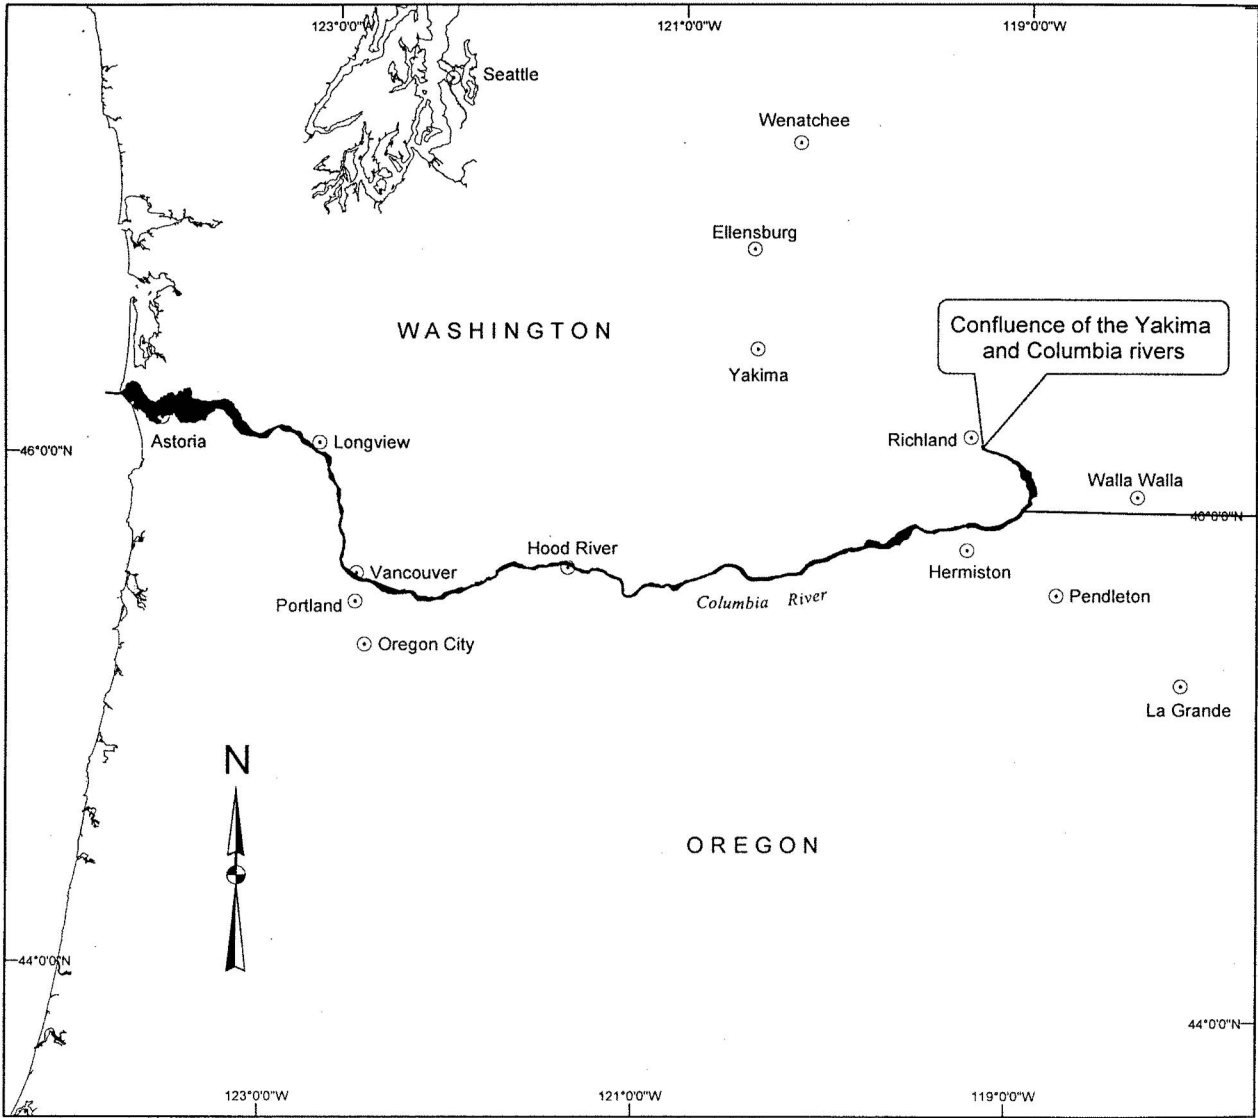

# Rearing / Migration Corridor for the Upper Columbia River Steelhead ESU

**Legend**

- ⊙ Cities / Towns
- State Boundary
- Rearing / Migration Corridor

## Upper Columbia River Steelhead ESU

**Columbia River Corridor**  
The Columbia River Corridor is that segment from the mouth of the Columbia River at the Pacific Ocean upstream to the confluence of the Yakima River.