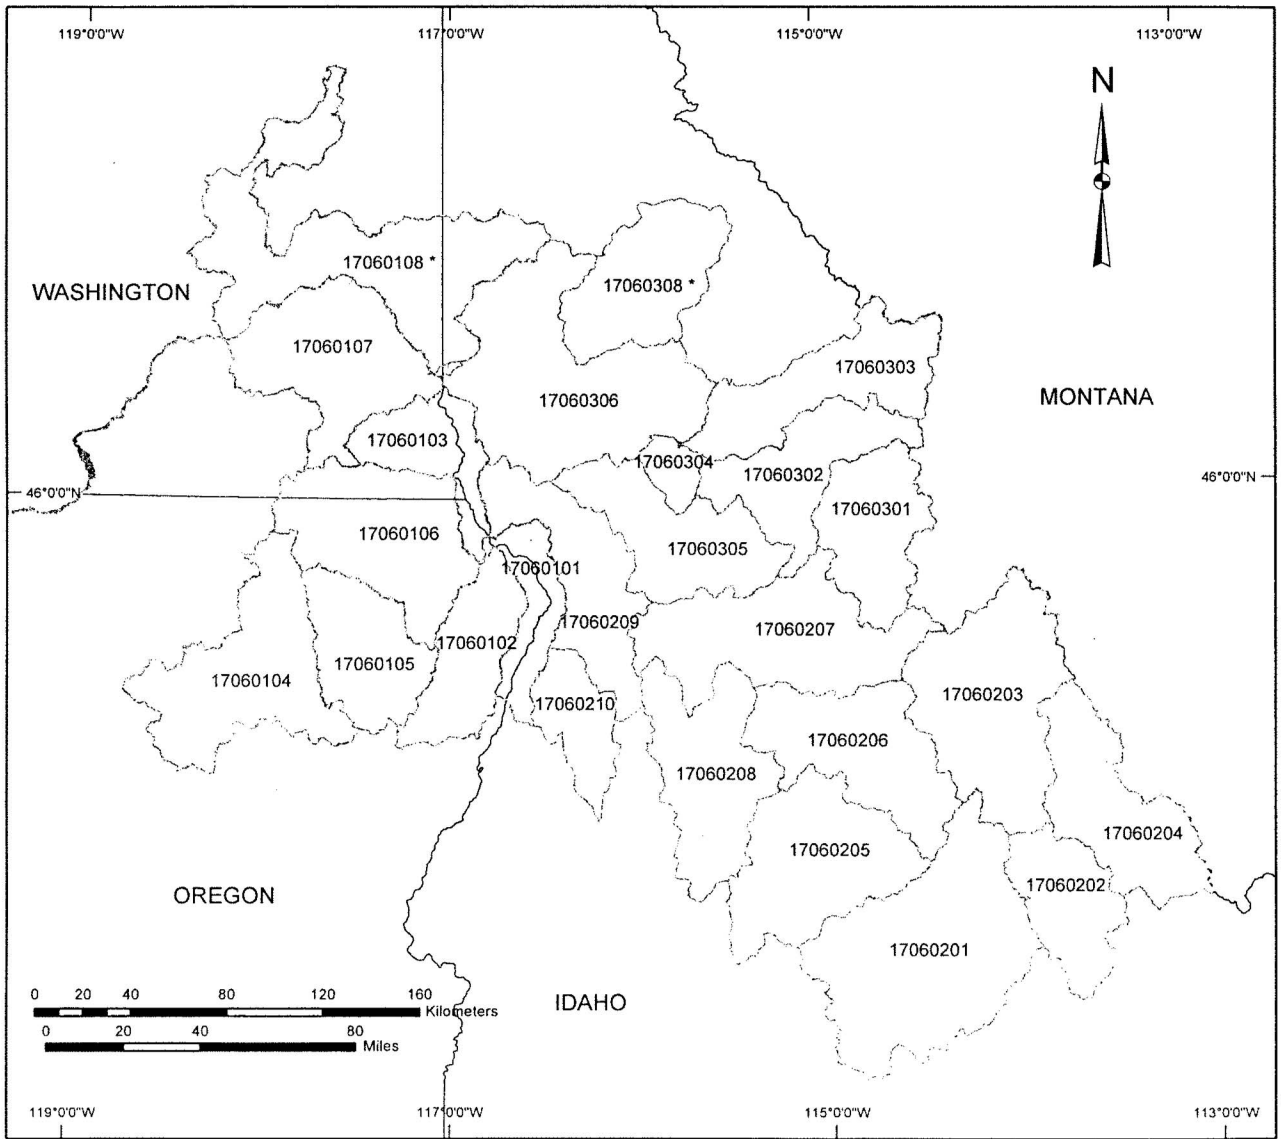

Map of the Snake River Basin Steelhead ESU

Legend

- State Boundaries
-  Water Bodies
-  Subbasin Boundaries

* All habitat areas in subbasin are excluded from designation

Area of Detail