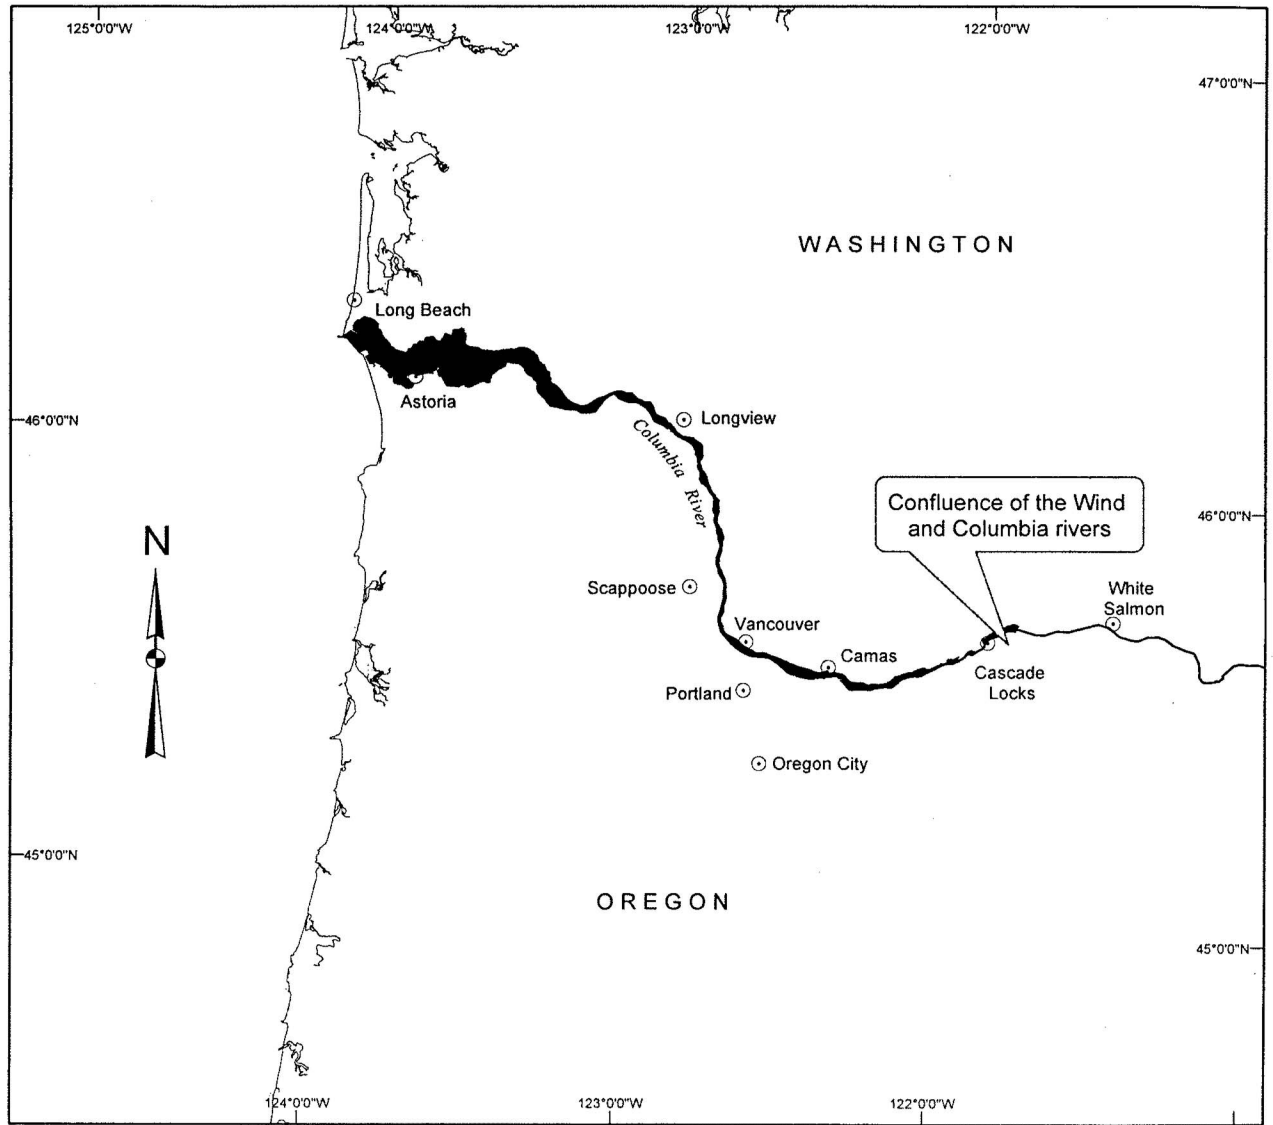

Rearing / Migration Corridor for the Middle Columbia River Steelhead ESU

Legend

- ⊙ Cities / Towns
- State Boundary
-  Rearing / Migration Corridor

Middle Columbia River Steelhead ESU

Columbia River Corridor

The Columbia River Corridor is that segment from the mouth of the Columbia River at the Pacific Ocean upstream to the confluence of the Wind River.