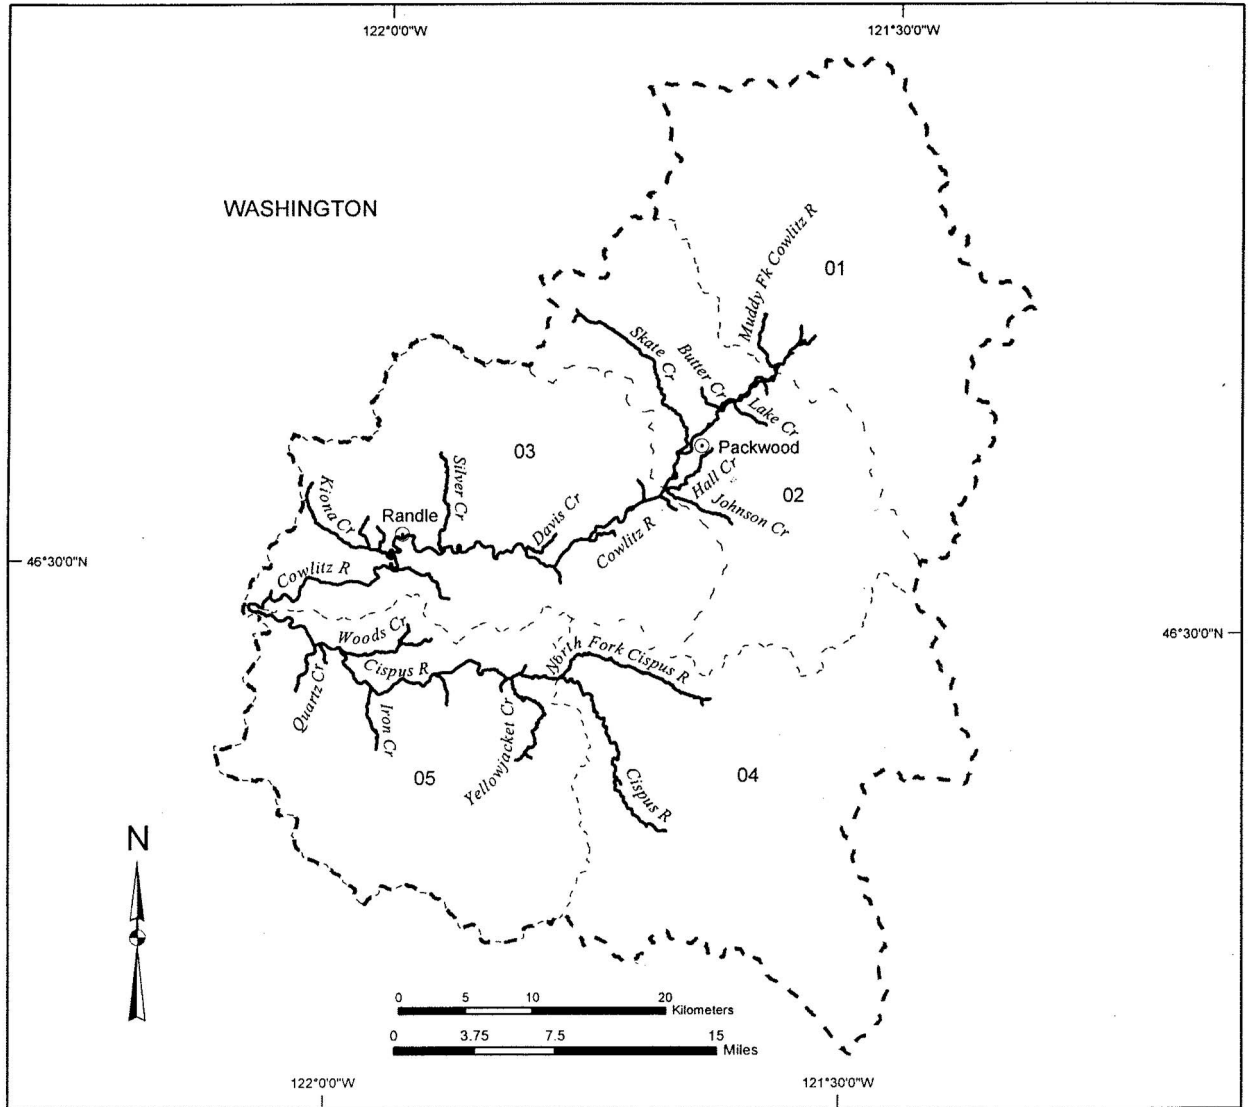

# Final Critical Habitat for the Lower Columbia River Steelhead ESU

UPPER COWLITZ SUBBASIN  
17080004

## Legend

- Cities / Towns
- ~ Critical Habitat
- - - Subbasin Boundary
- - - Watershed Boundaries

01 - 05 = Watershed code - last 2 digits of 17080004xx

## Area of Detail