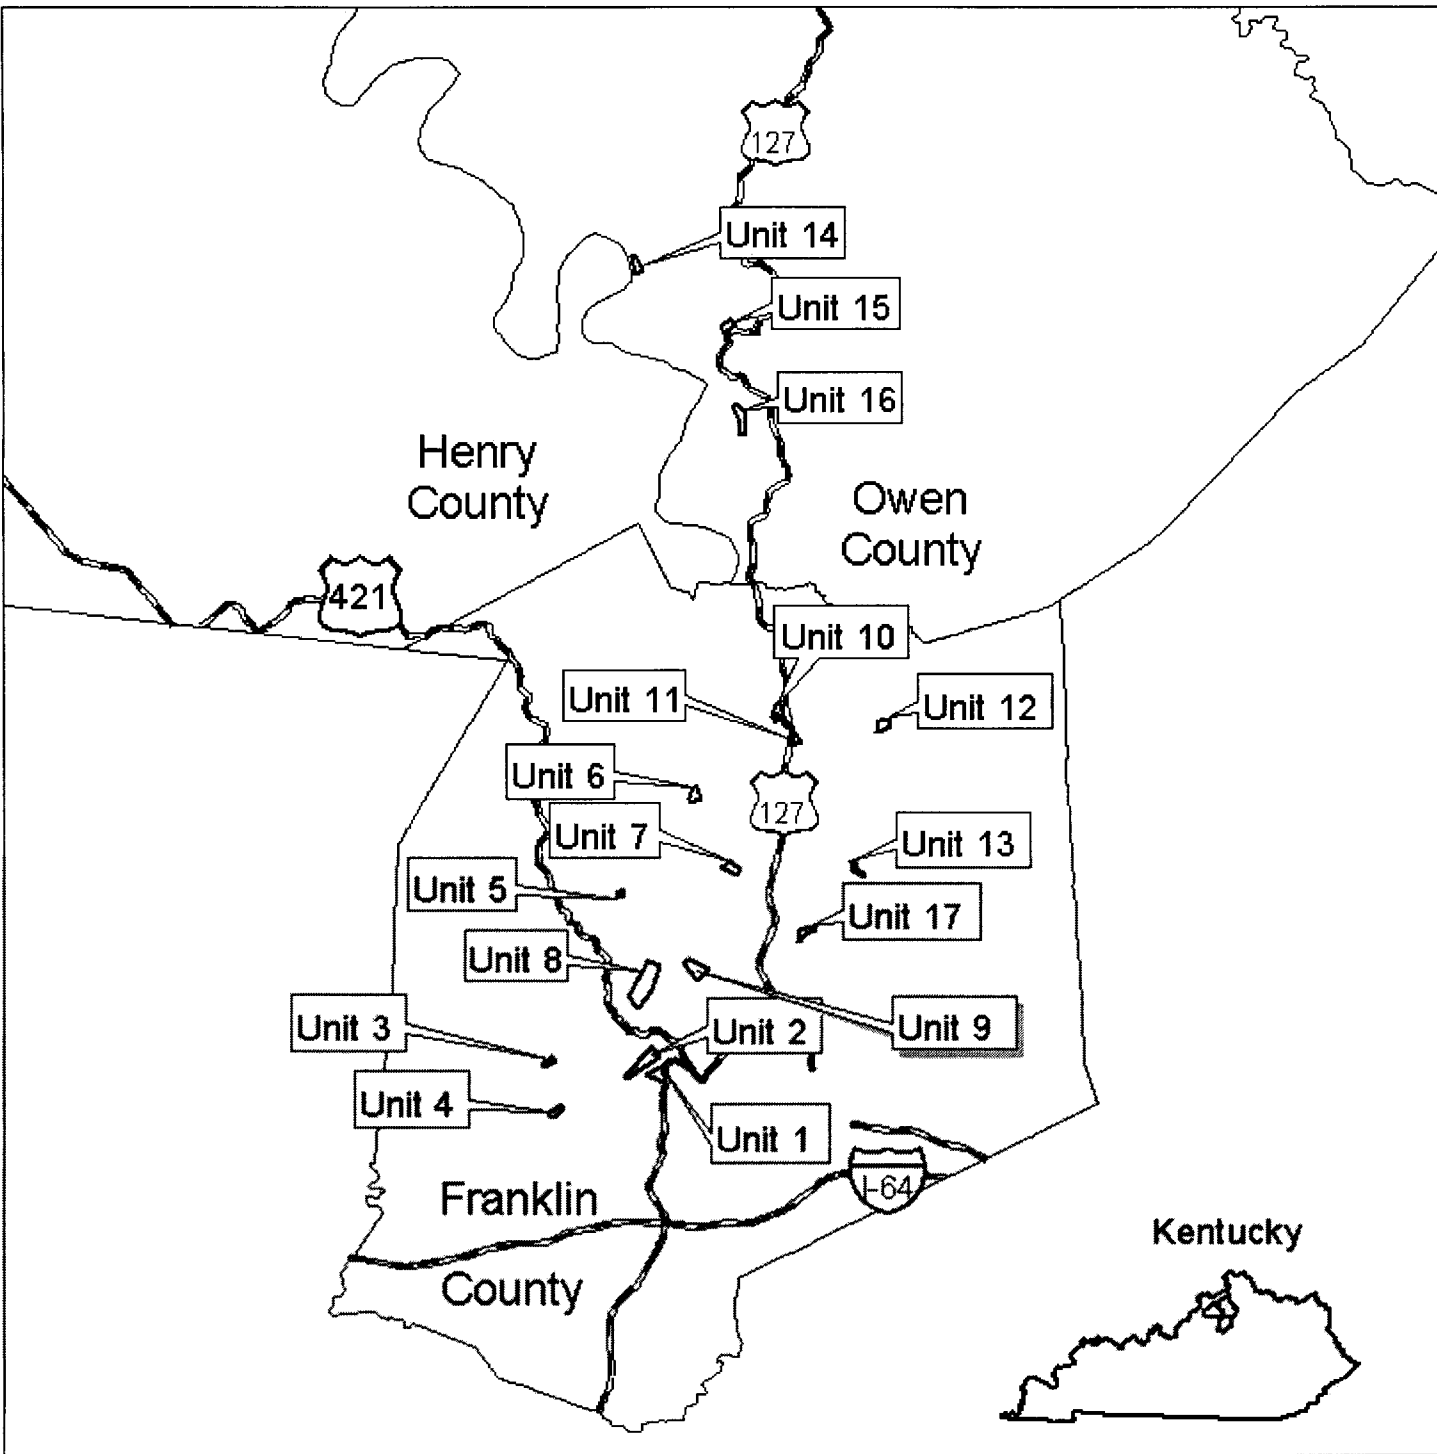

Map 1 - Index of Critical Habitat for Braun's rock-cress for Kentucky

 State Roads

 Final Critical Habitat

Projection: Kentucky Stateplane North

Units: Feet

Datum: NAD83

0  10 Miles

0  10 Kilometers