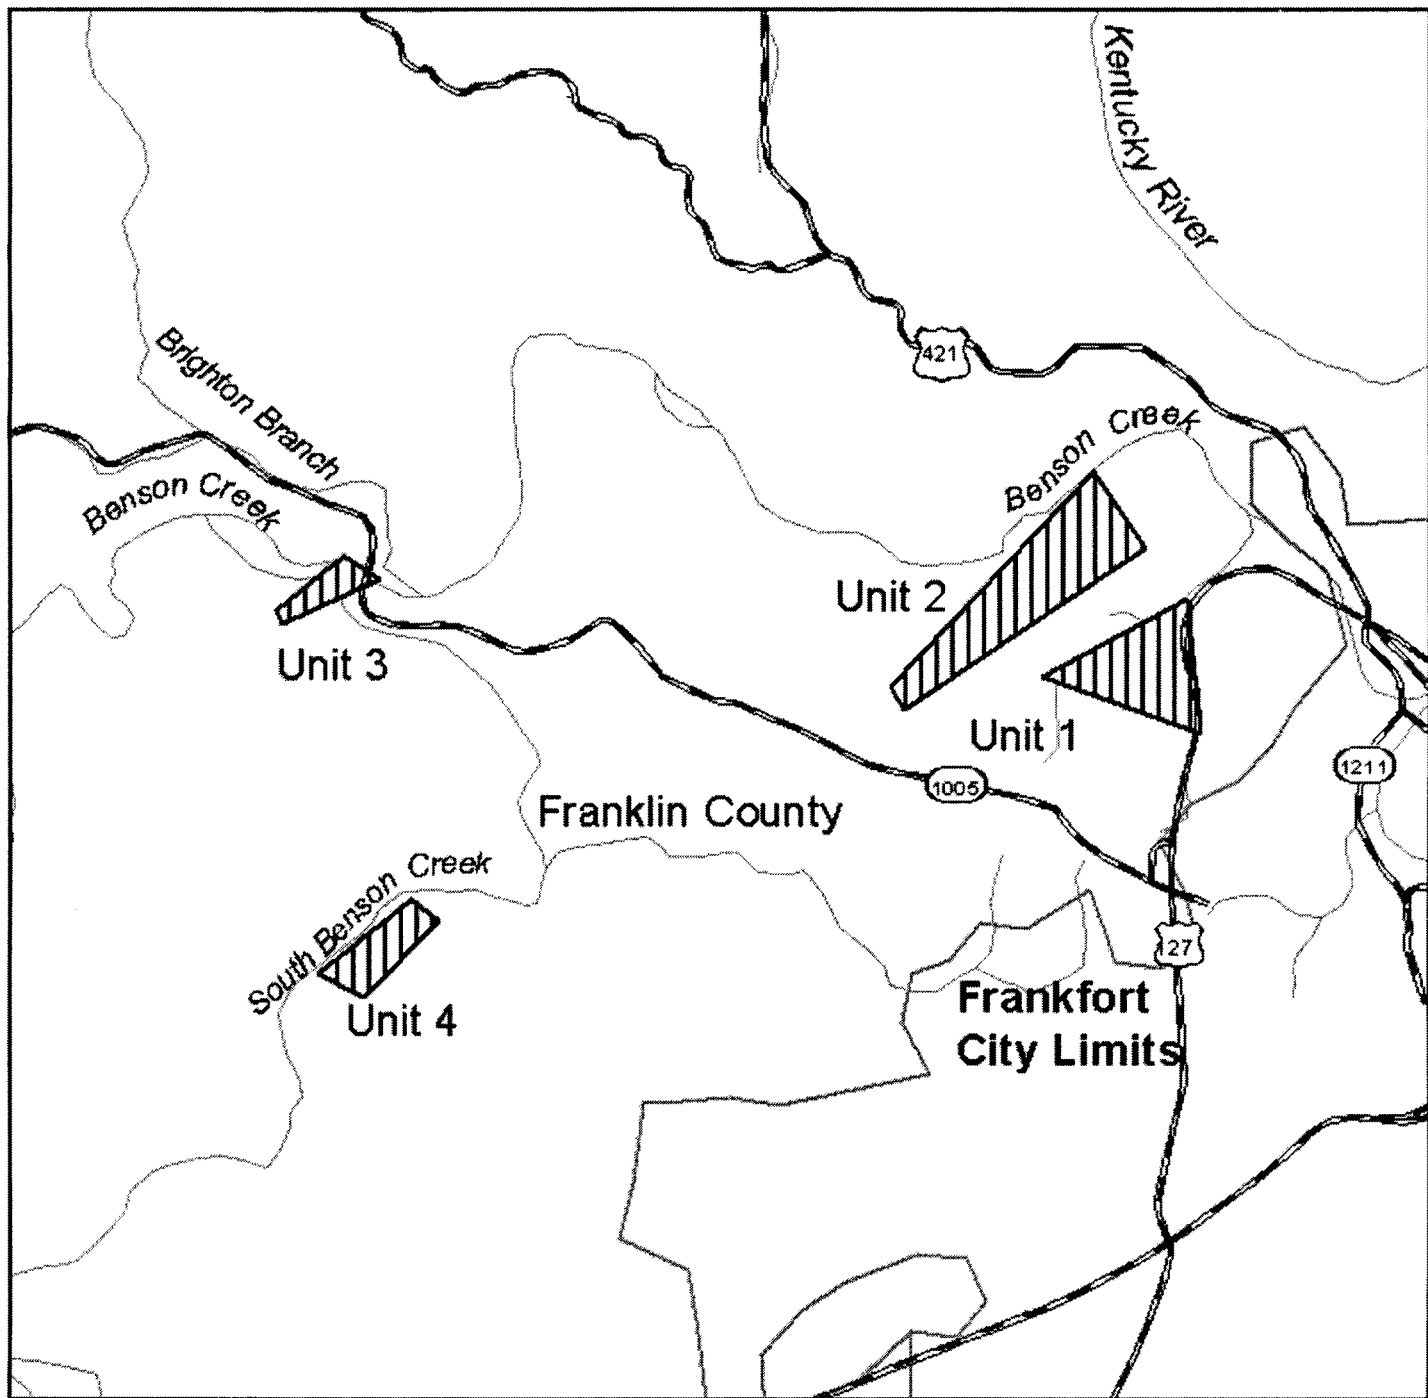

# Map 2 - Units 1, 2, 3 and 4: critical habitat for Braun's rock-cress in Kentucky.

State Roads

Final Critical Habitat

Projection: Kentucky Stateplane North

Units: Feet

Datum: NAD83

0

1 Miles

0

1 Kilometers

N