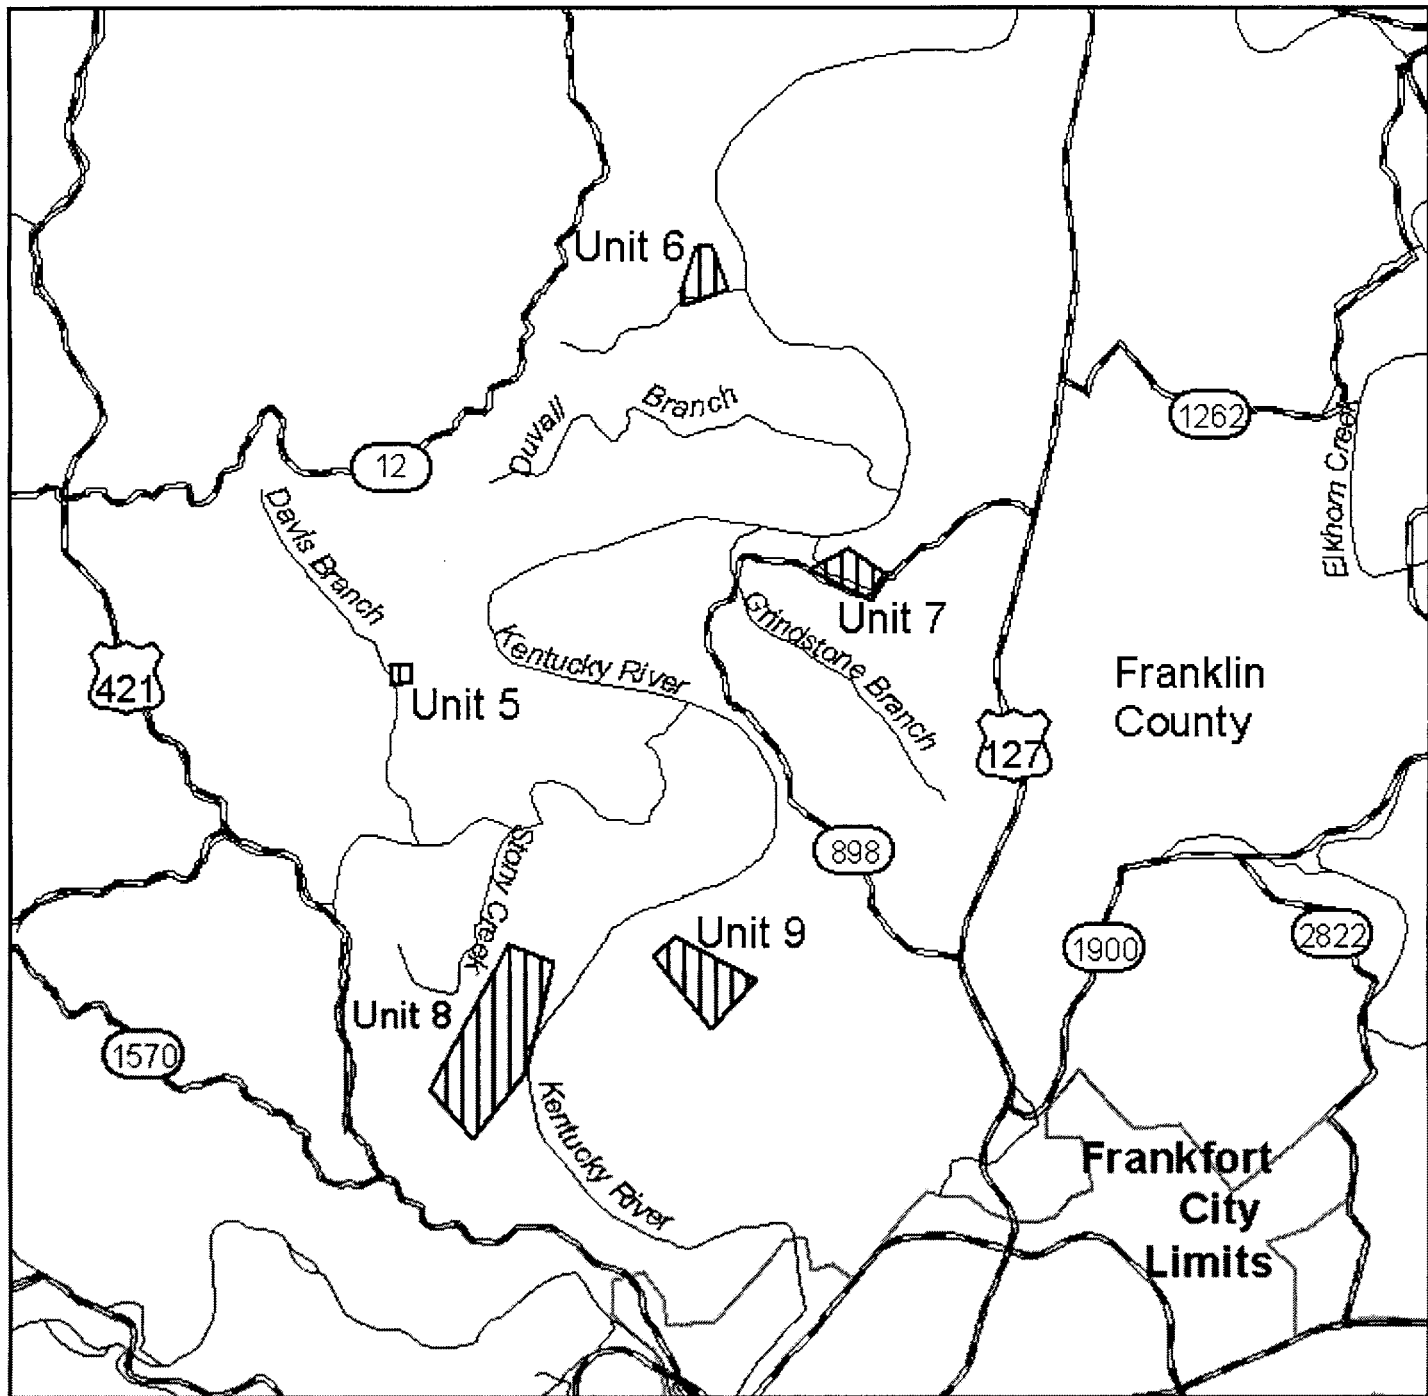

# Map 3 - Units 5, 6, 7, 8 and 9: critical habitat for Braun's rock-cress in Kentucky.

 State Roads

 Final Critical Habitat

Projection: Kentucky Stateplane North

Units: Feet

Datum: NAD83

0 2 Miles

0 2 Kilometers

N