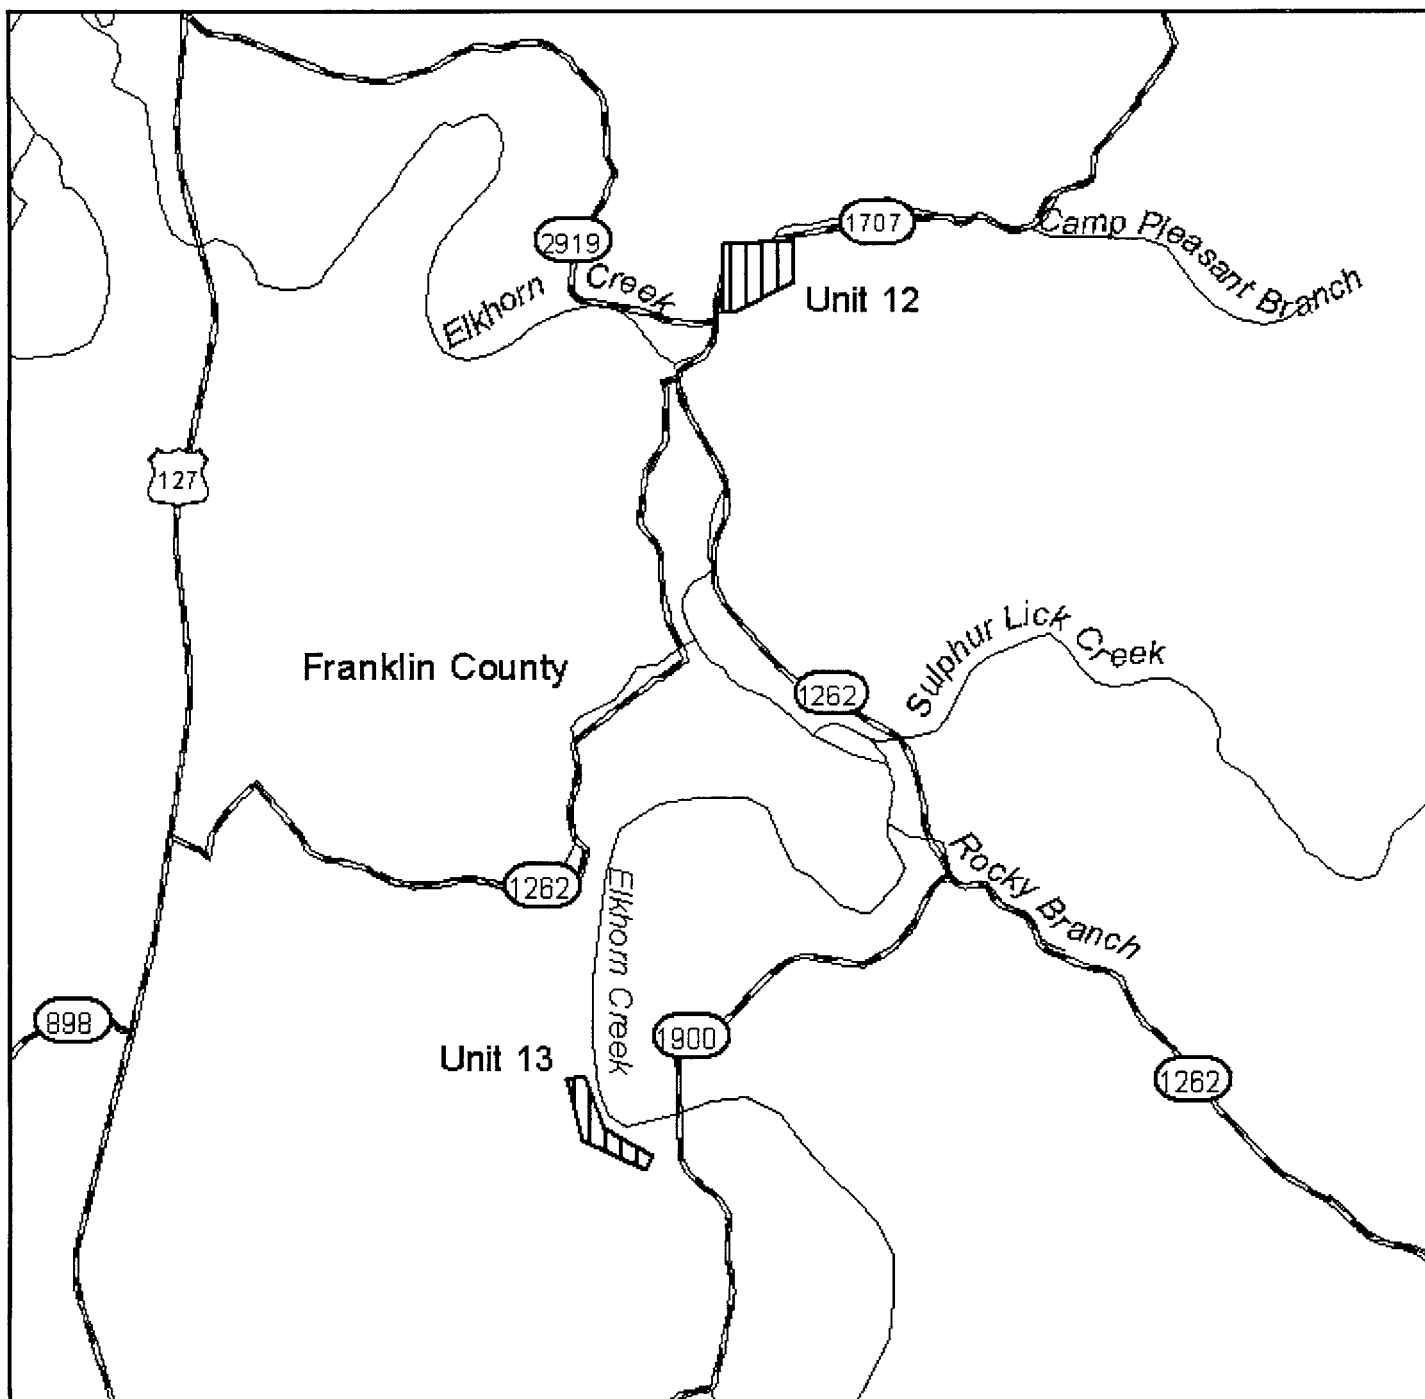

Map 5 - Units 12 and 13: critical habitat for Braun's rock-cress in Kentucky.

 State Roads

 Final Critical Habitat

Projection: Kentucky Stateplane North

Units: Feet

Datum: NAD83

0 1 Miles

0 1 Kilometers