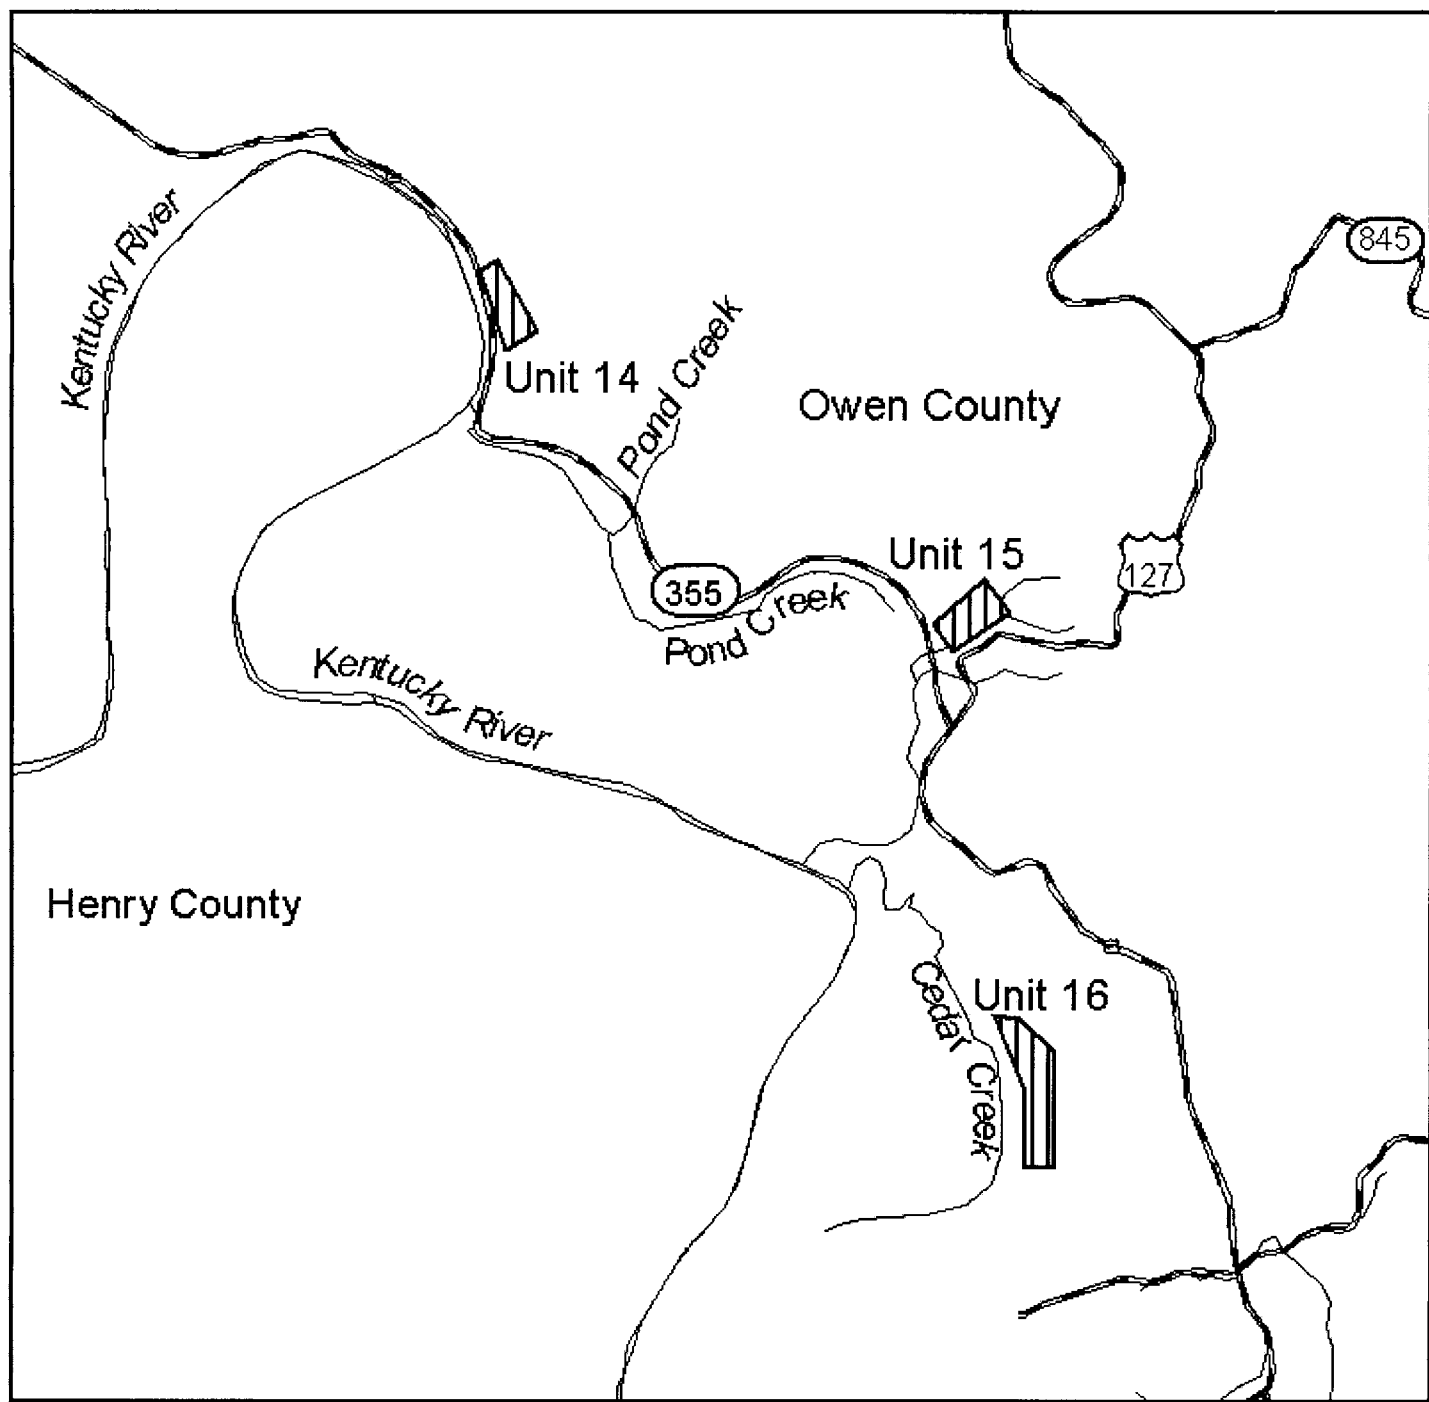

Map 6 - Units 14, 15 and 16: critical habitat for Braun's rock-cress in Kentucky.

 State Roads

 Final Critical Habitat

Projection: Kentucky Stateplane North
Units: Feet
Datum: NAD83

0  2 Miles

0  2 Kilometers