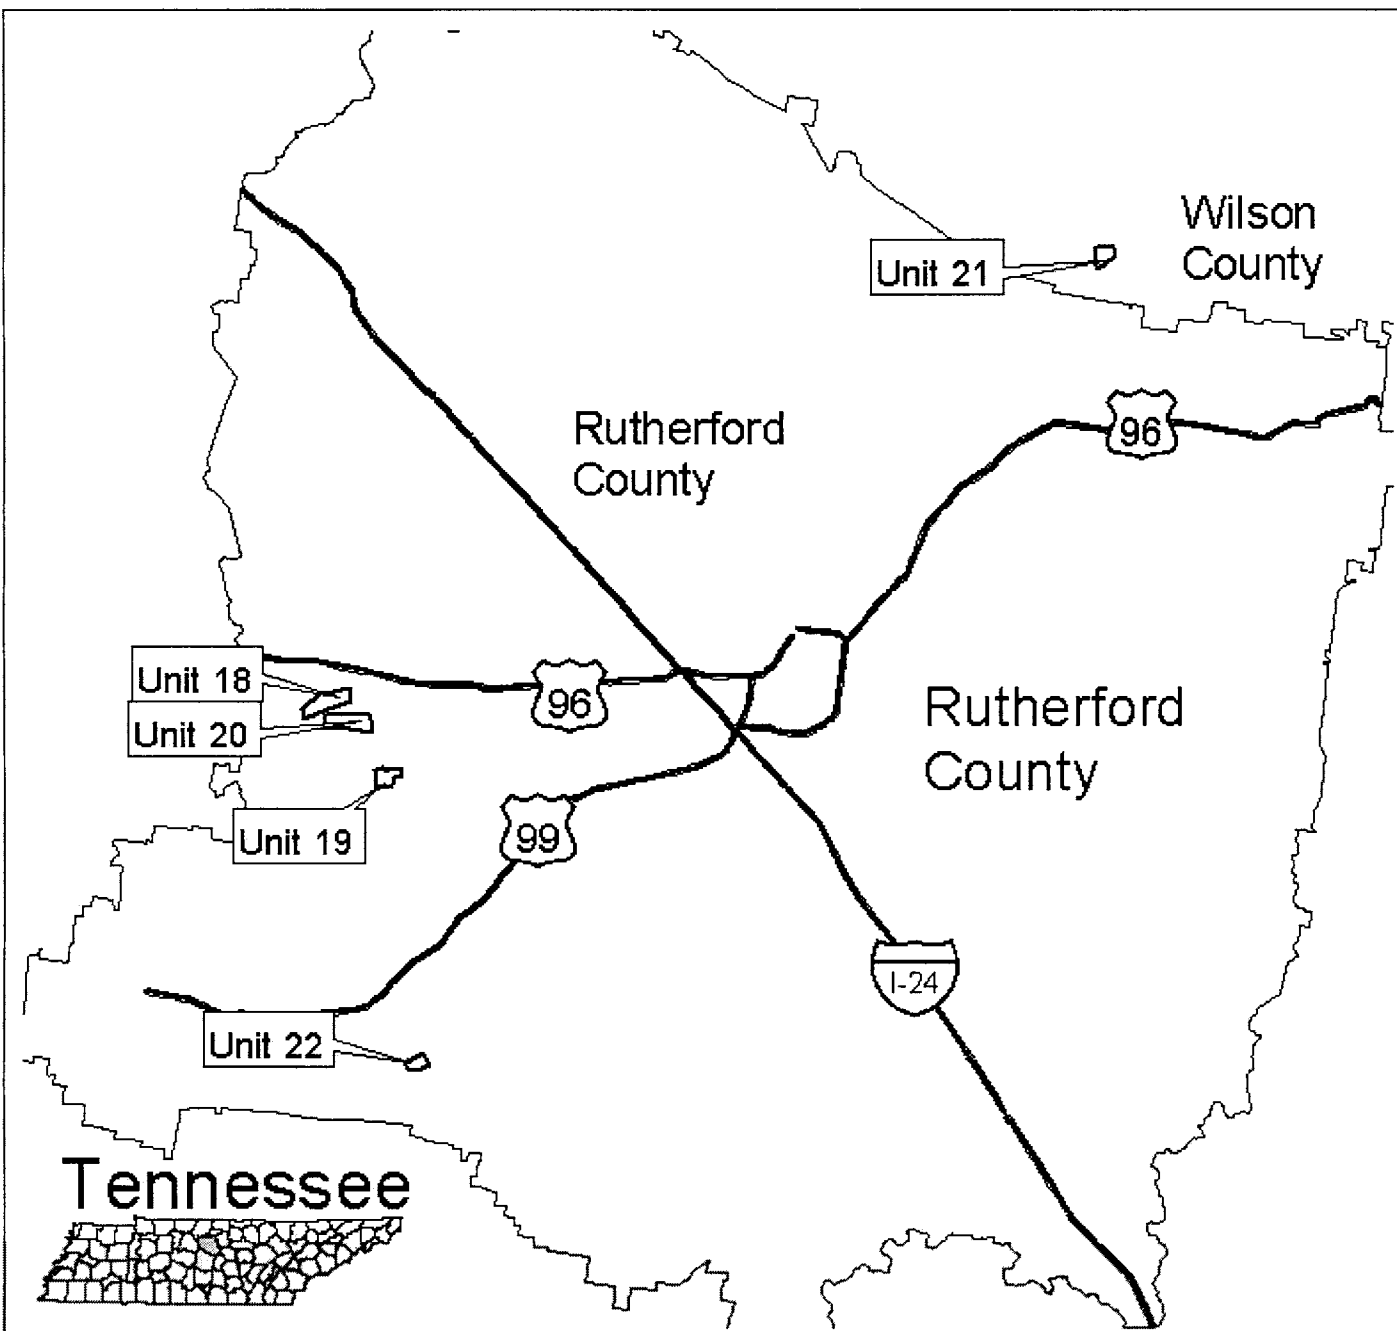

Map 8 - Index of Critical Habitat for Braun's rock-cress for Tennessee

 State Roads

 Final Critical Habitat

Projection: Tennessee Stateplane North
Units: Feet
Datum: NAD83

0  10 Miles

0  10 Kilometers