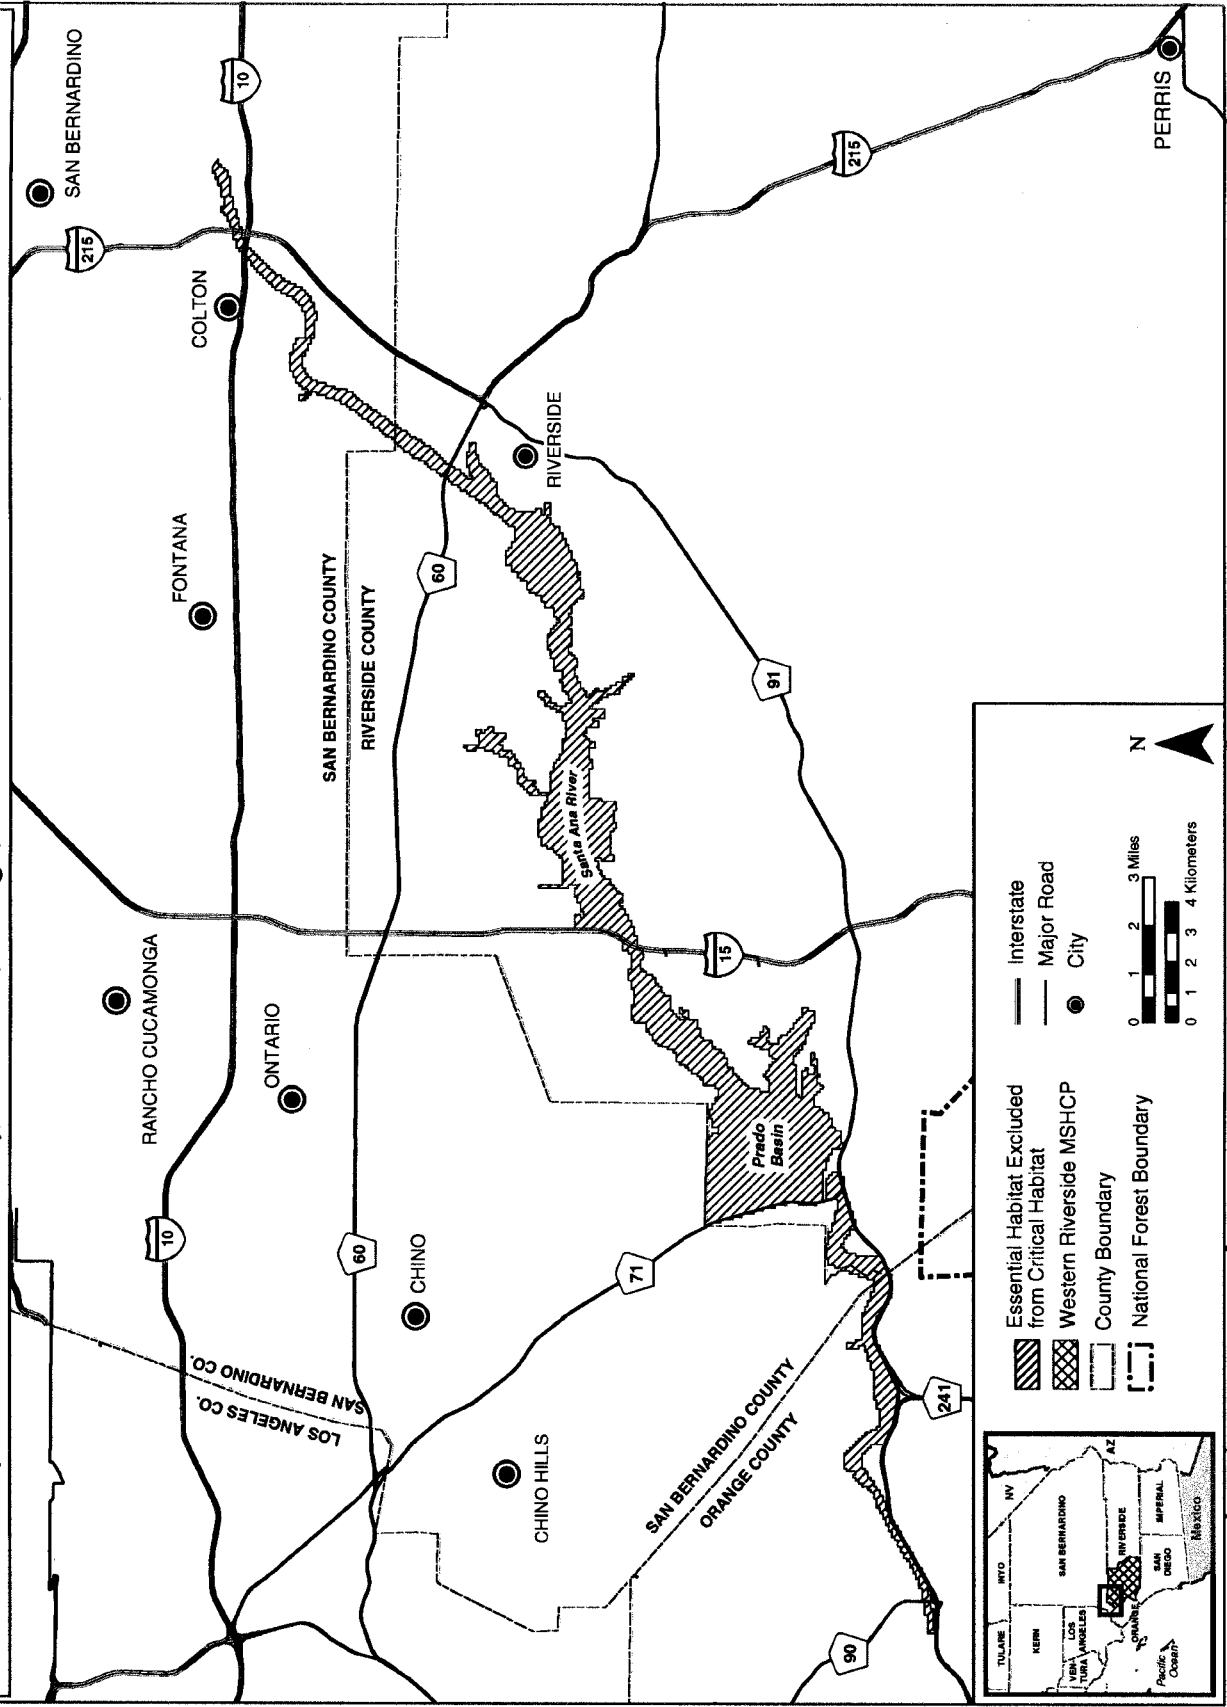

Essential Habitat Excluded from Critical Habitat (Unit 1) for Santa Ana Sucker (*Catostomus santaanae*), Riverside, Orange, and San Bernardino Counties, California

Essential Habitat Excluded from Critical Habitat

Western Riverside MSHCP

County Boundary

National Forest Boundary

Interstate

Major Road

City

0 1 2 3 Miles

0 1 2 3 4 Kilometers