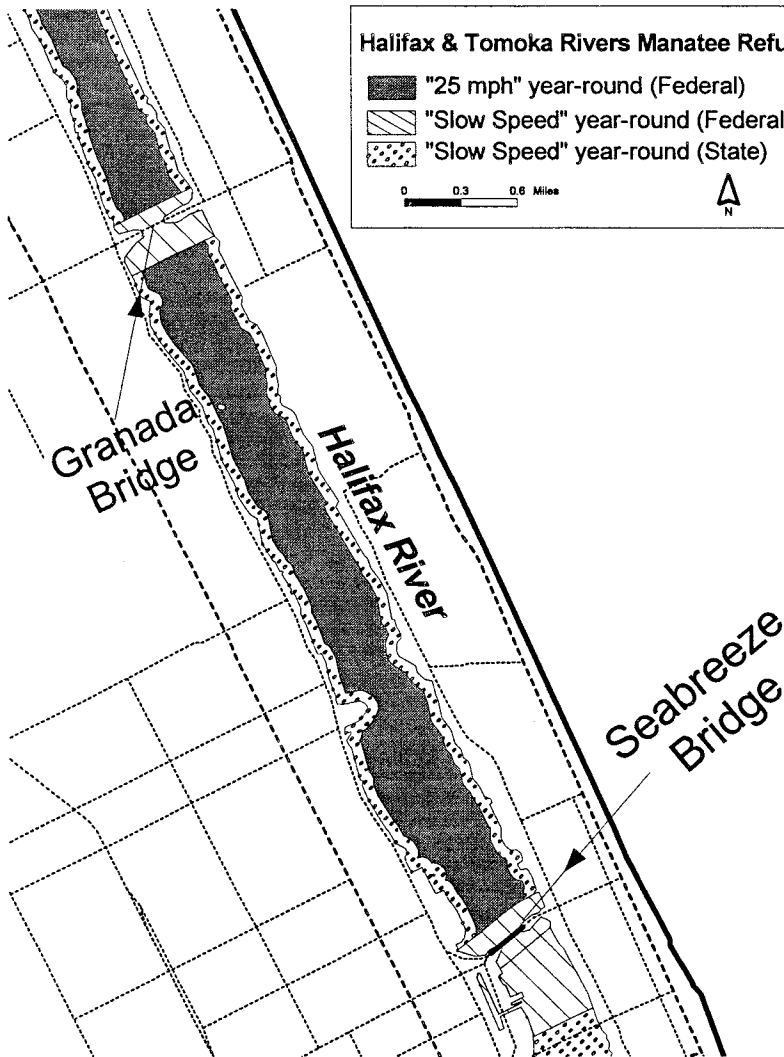

Halifax & Tomoka Rivers Manatee Refuge

-  "25 mph" year-round (Federal)
-  "Slow Speed" year-round (Federal)
-  "Slow Speed" year-round (State)

0 0.3 0.6 Miles

Granada
Bridge

Halifax River

Seabreeze
Bridge

Halifax River A