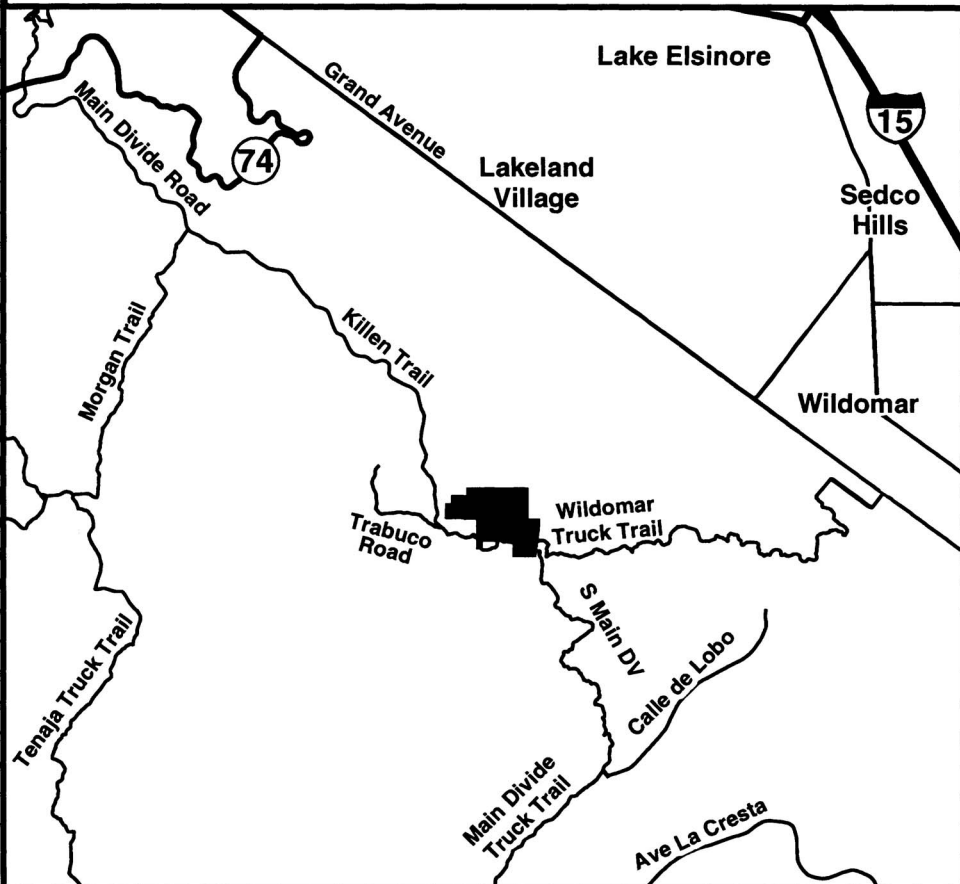

# Final Critical Habitat for *Allium munzii* (Munz's onion) Riverside County, California

 Final critical habitat

 Major road

 Minor road

1 0.5 0 1 2 Miles

1 0.5 0 1 2 Kilometers