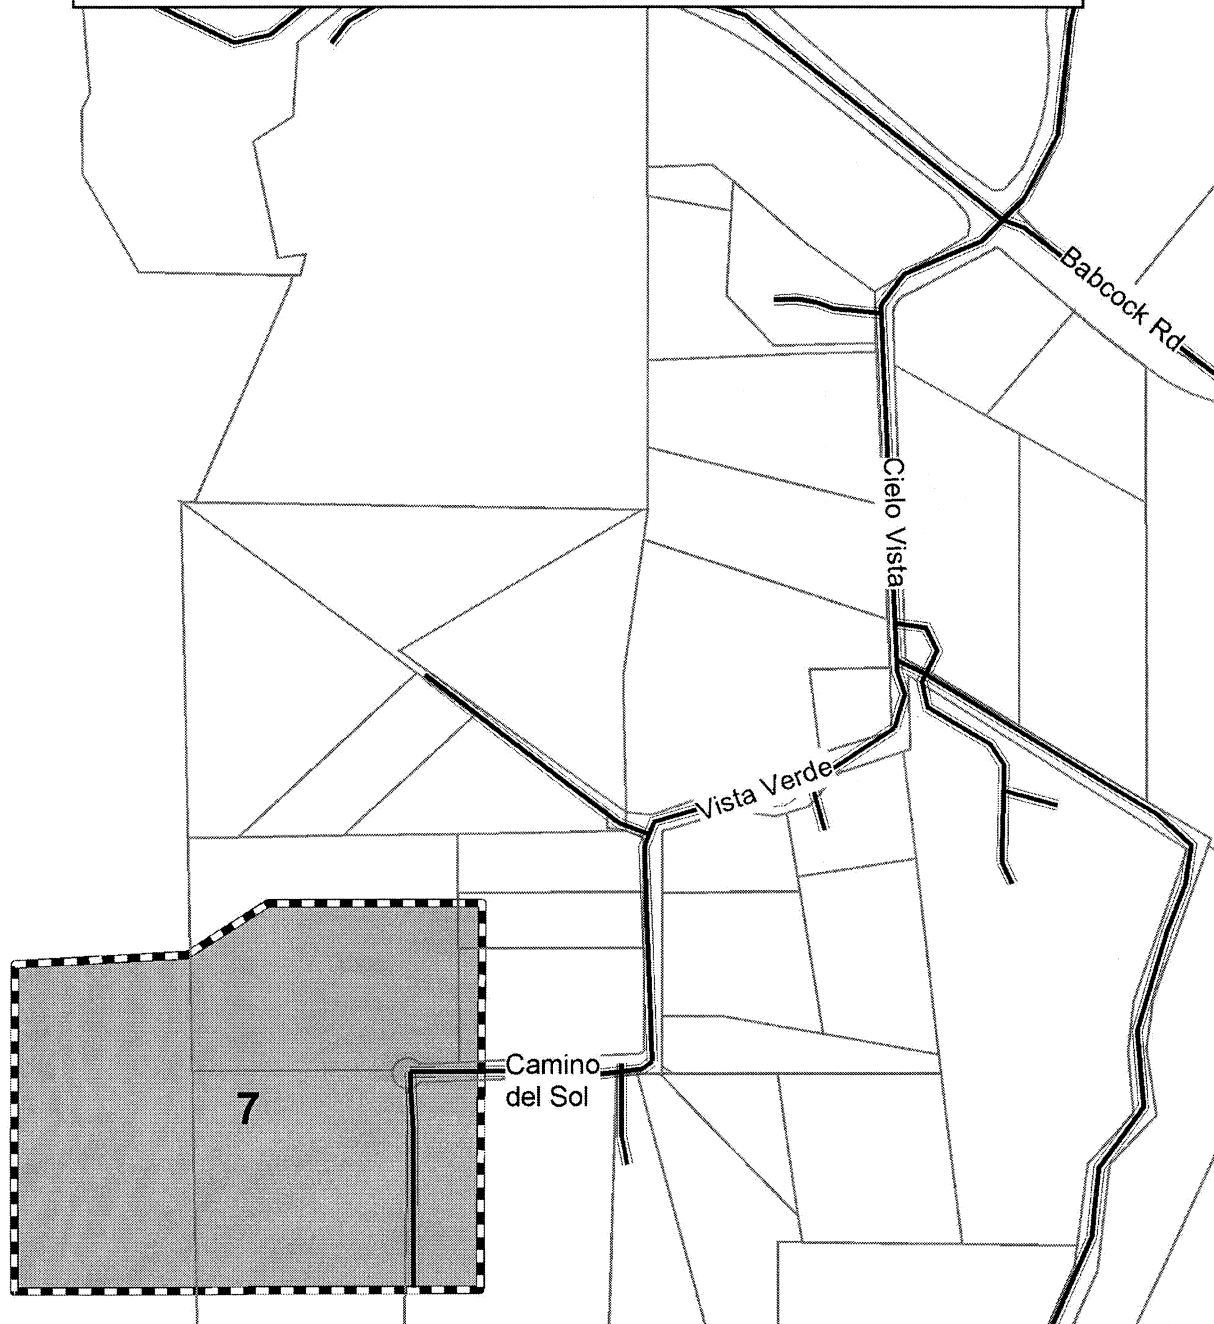

# Map 7: Bexar County, Texas Karst Invertebrates Critical Habitat Unit 7

 Critical Habitat Unit

 Parcel Boundaries

0 500 1,000 Feet

N