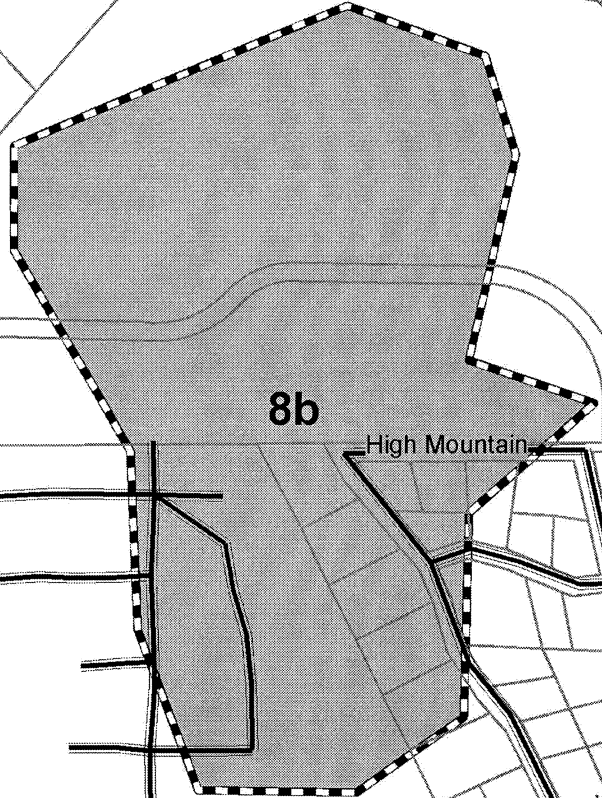

# Map 8: Bexar County, Texas Karst Invertebrates Critical Habitat Units 8a & 8b

Kyle Seale Pkwy

Moss Brook

High Mountain

Whistling Elm

Hummingbird

  
Critical Habitat Unit  
Parcel Boundaries

 N

  
0 500 1,000 Feet