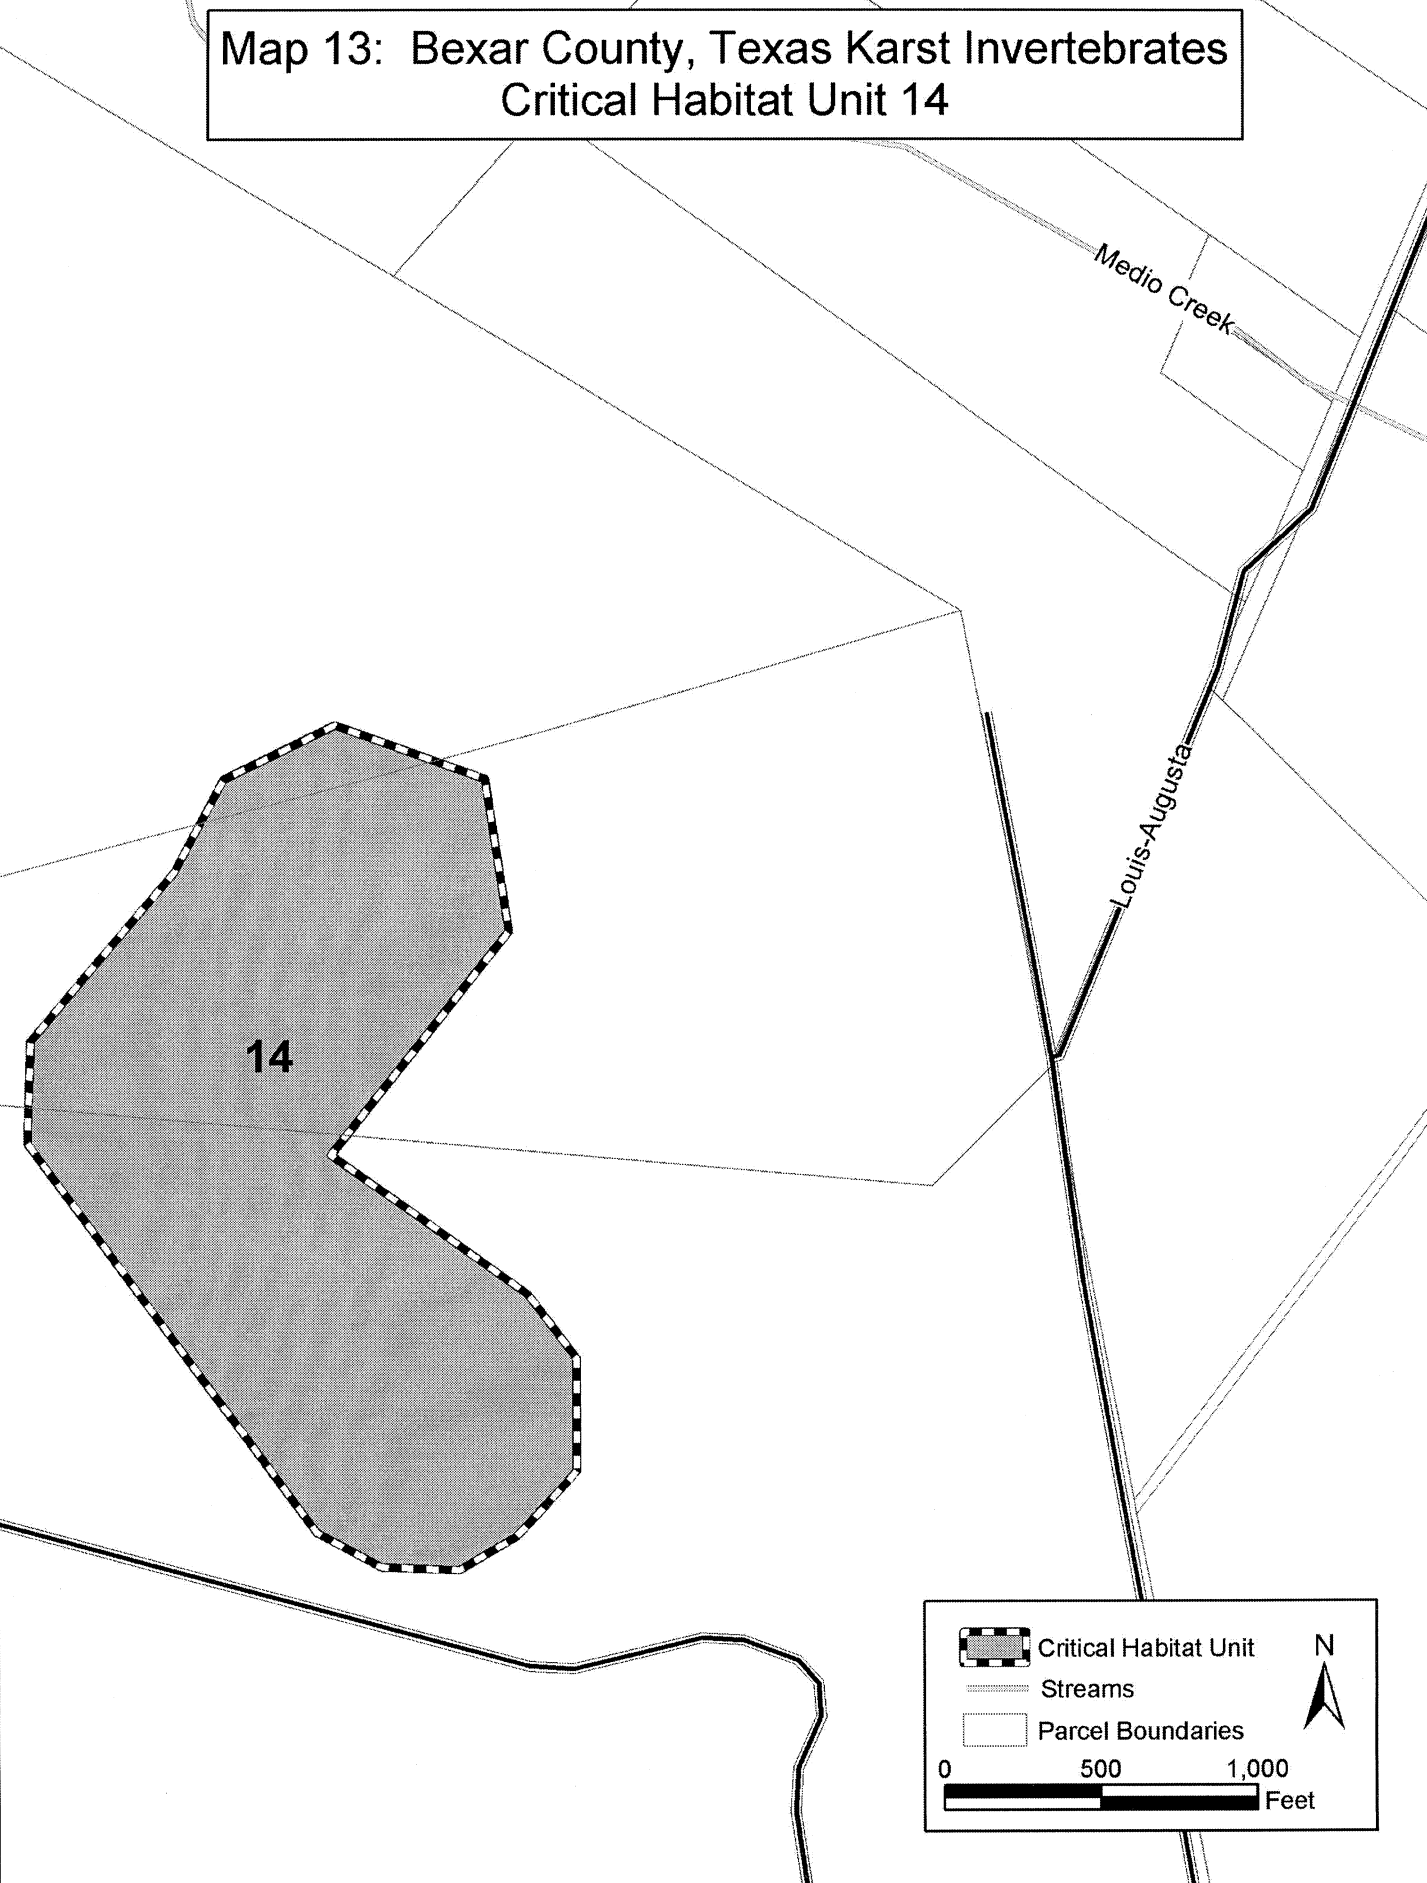

Map 13: Bexar County, Texas Karst Invertebrates
Critical Habitat Unit 14

 Critical Habitat Unit
Streams
Parcel Boundaries

0 500 1,000 Feet

N