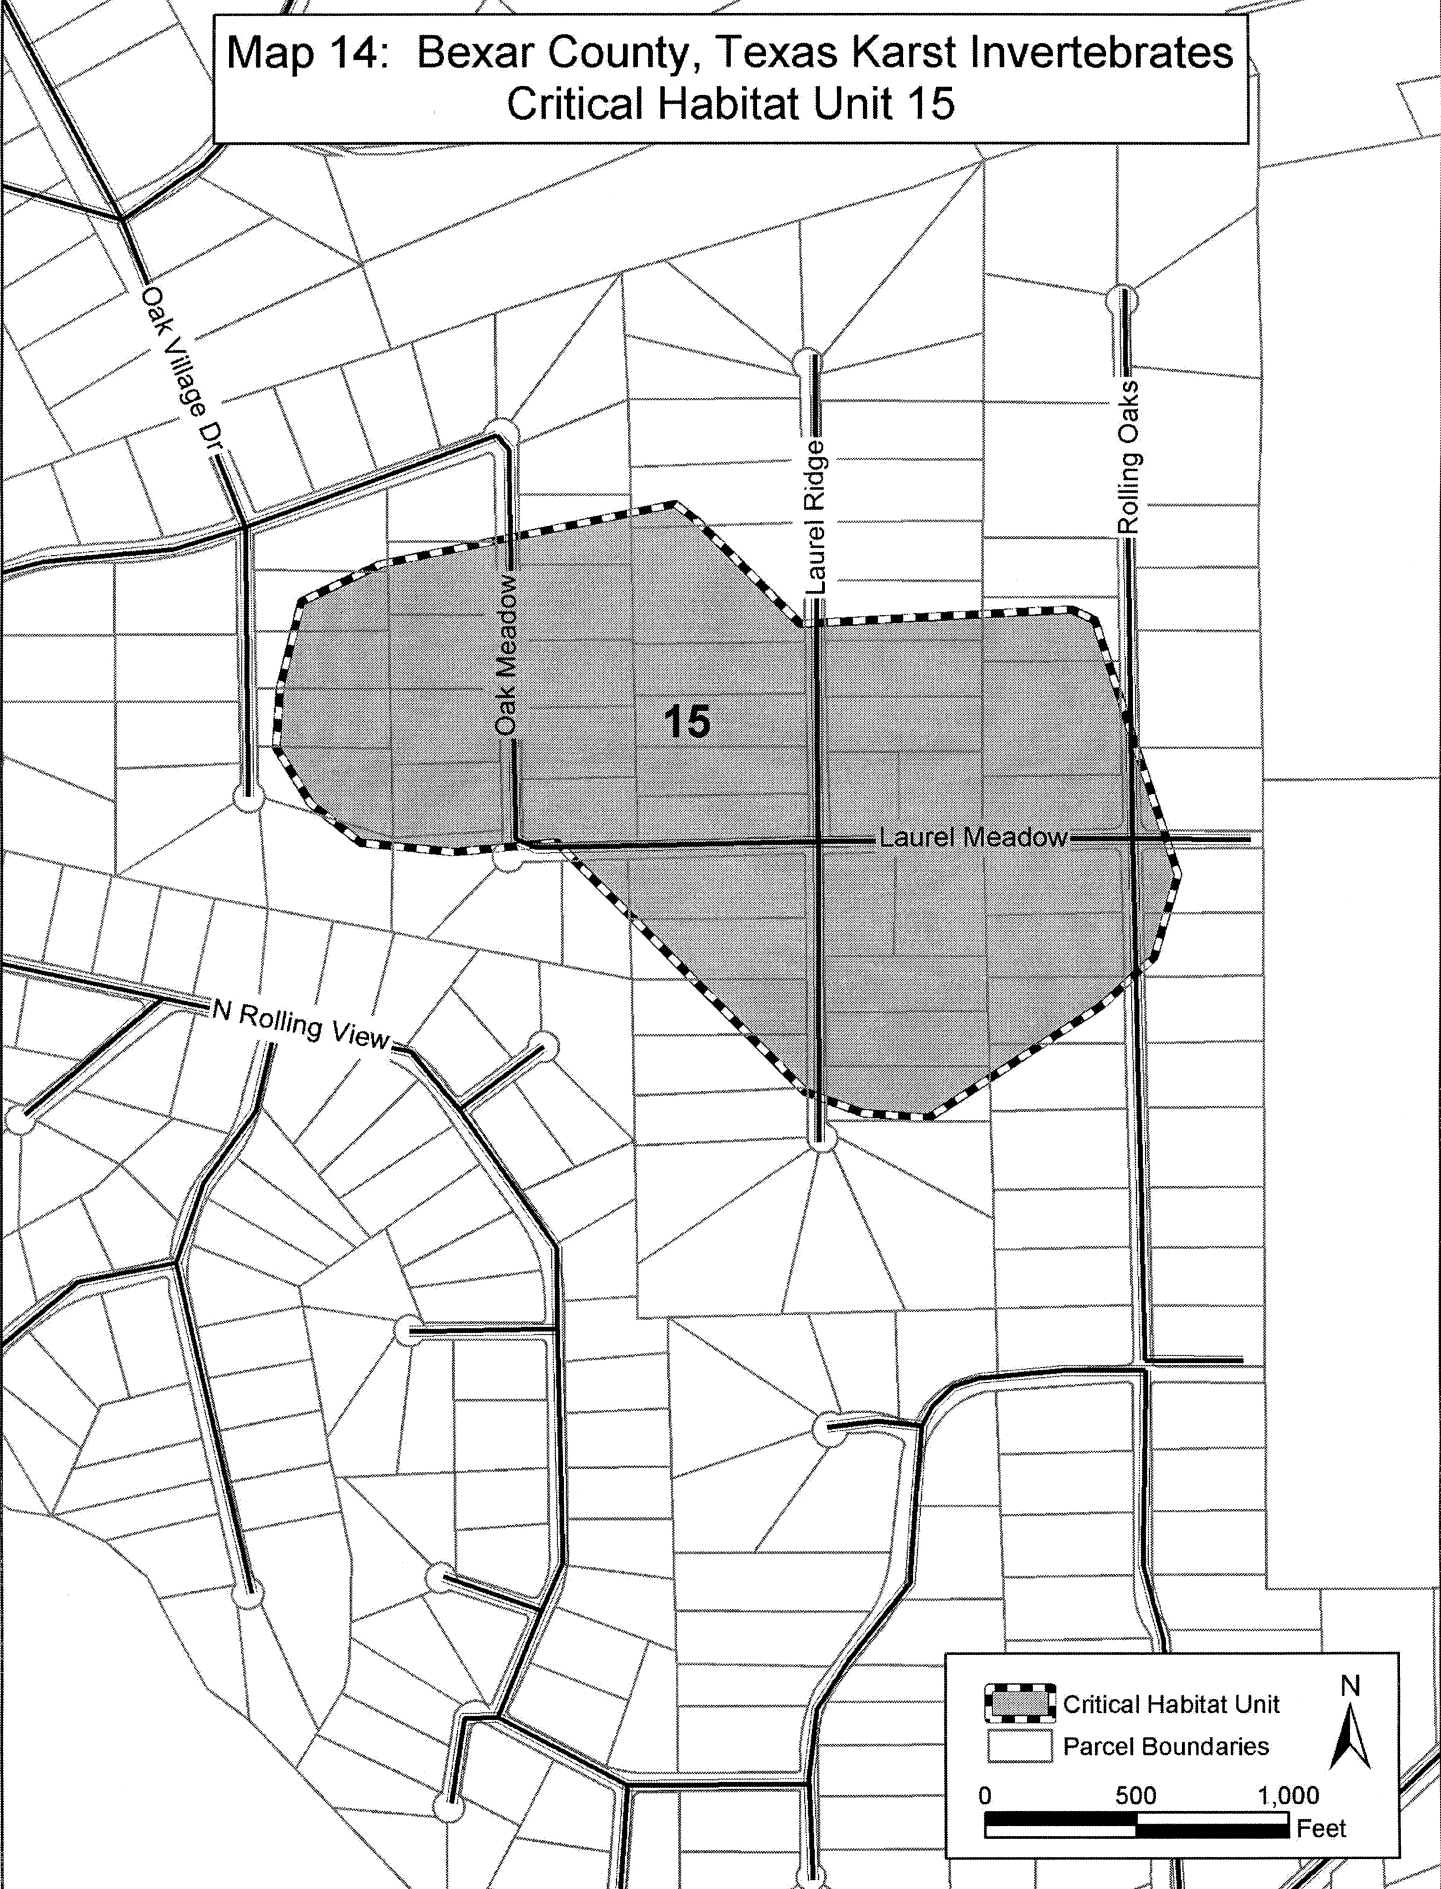

Map 14: Bexar County, Texas Karst Invertebrates Critical Habitat Unit 15

 Critical Habitat Unit
 Parcel Boundaries

0 500 1,000 Feet

N