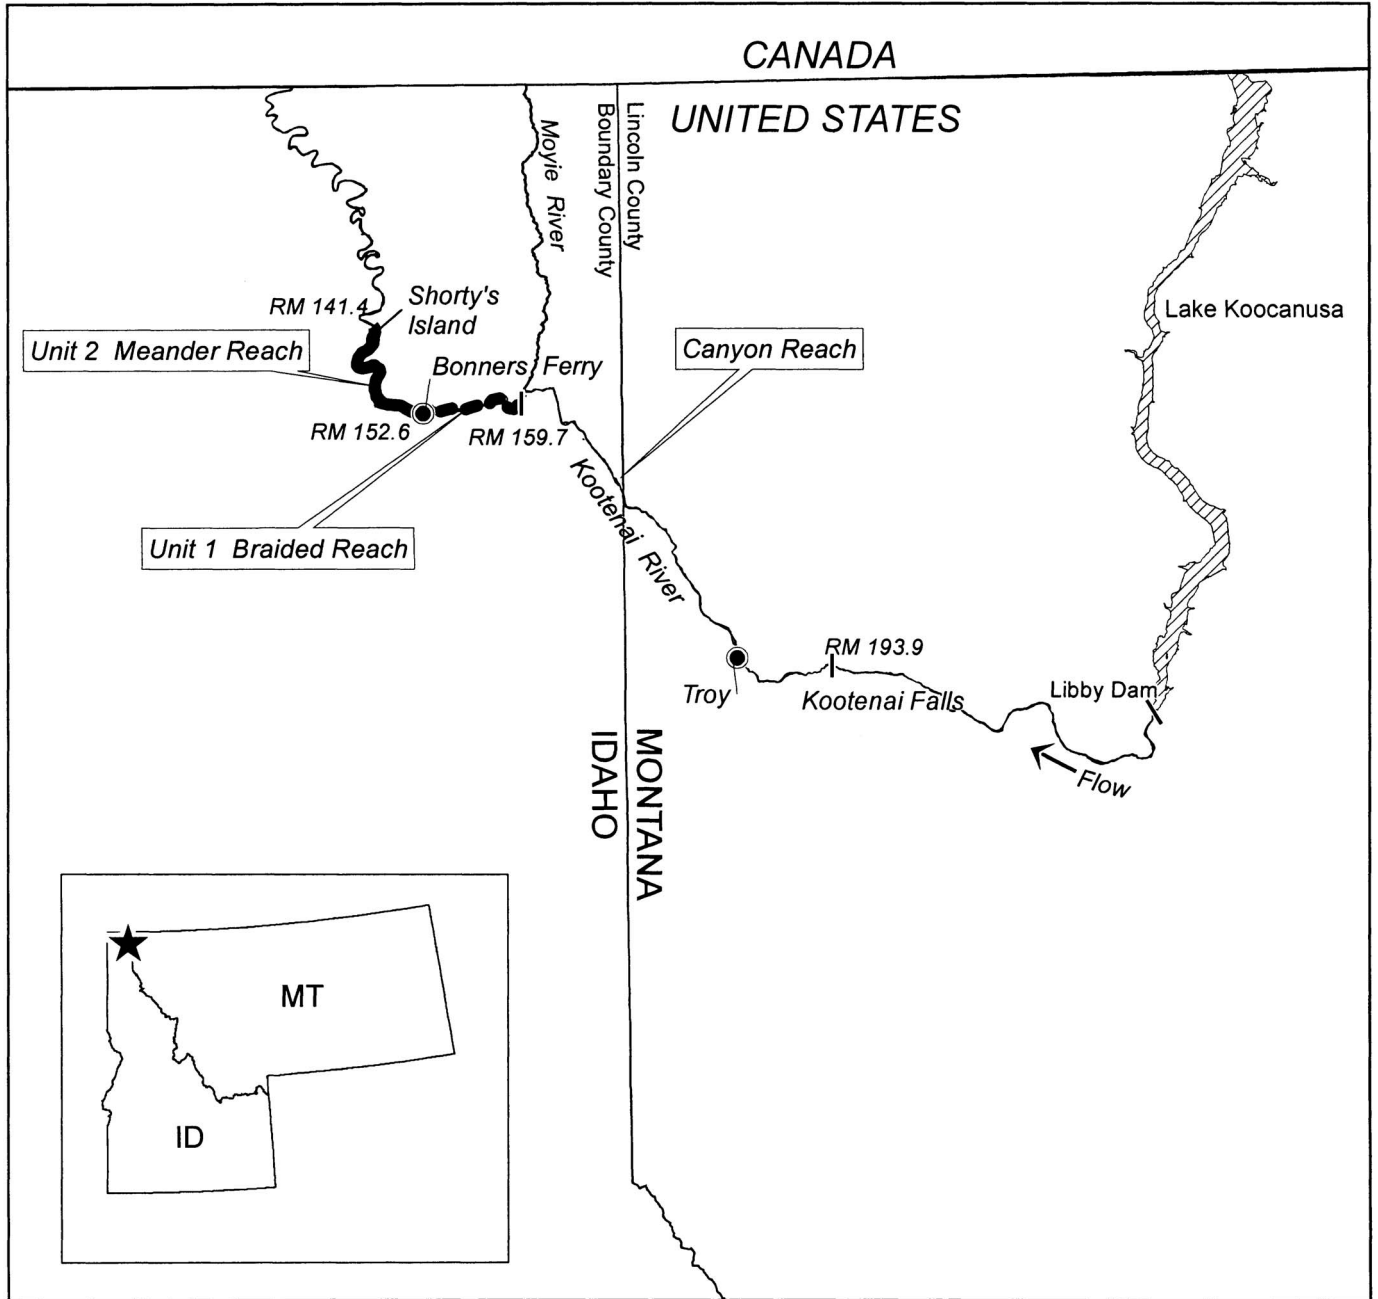

Critical Habitat Kootenai River Population White Sturgeon

- | River Mile
- Cities
- ▬ Designated Critical Habitat
- - - Proposed Critical Habitat