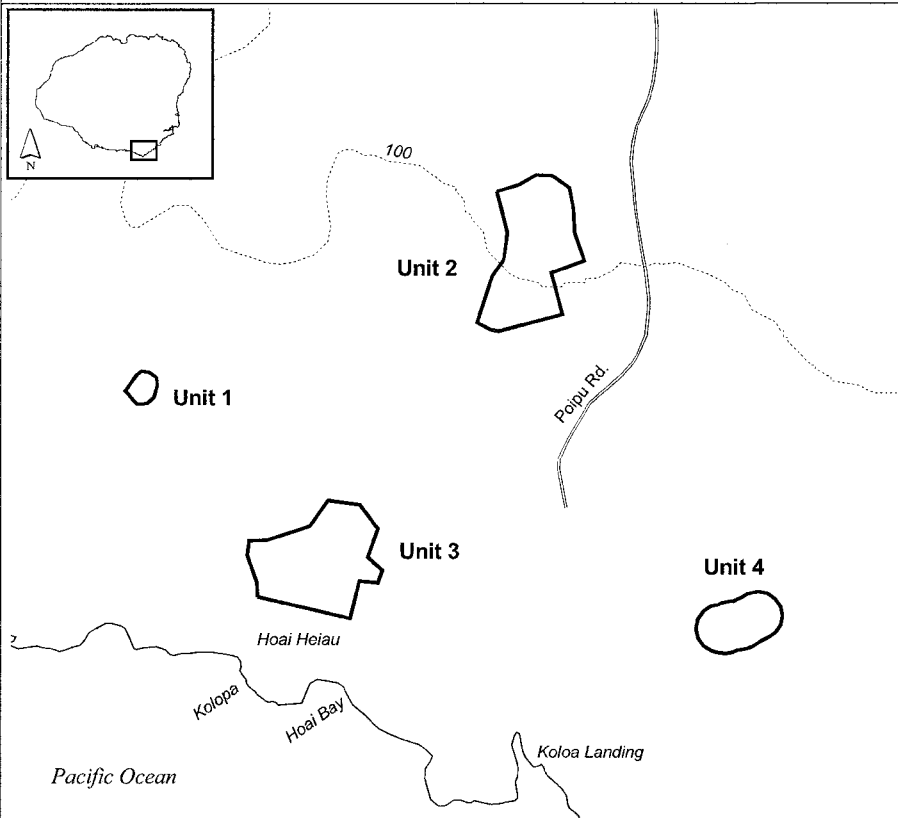

Map 2 - Units 1, 2, 3, and 4

 Critical Habitat Units 1, 2, 3, and 4

 Elevation (100-ft. contours)

 Major Road

 Coastline

0.1 0 0.1 0.2 Miles

0.1 0 0.1 0.2 Kilometers