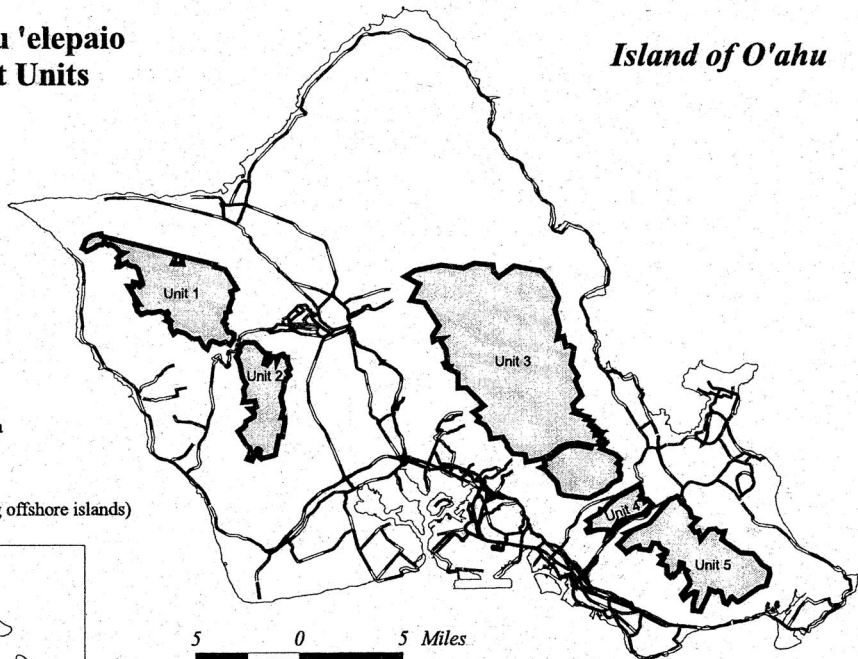

# Proposed O'ahu 'elepaio Critical Habitat Units

*Island of O'ahu*

 Proposed  
Critical Habitat Area

 Primary Roads

 Coastline (excluding offshore islands)

5 0 5 Miles

5 0 5 Kilometers