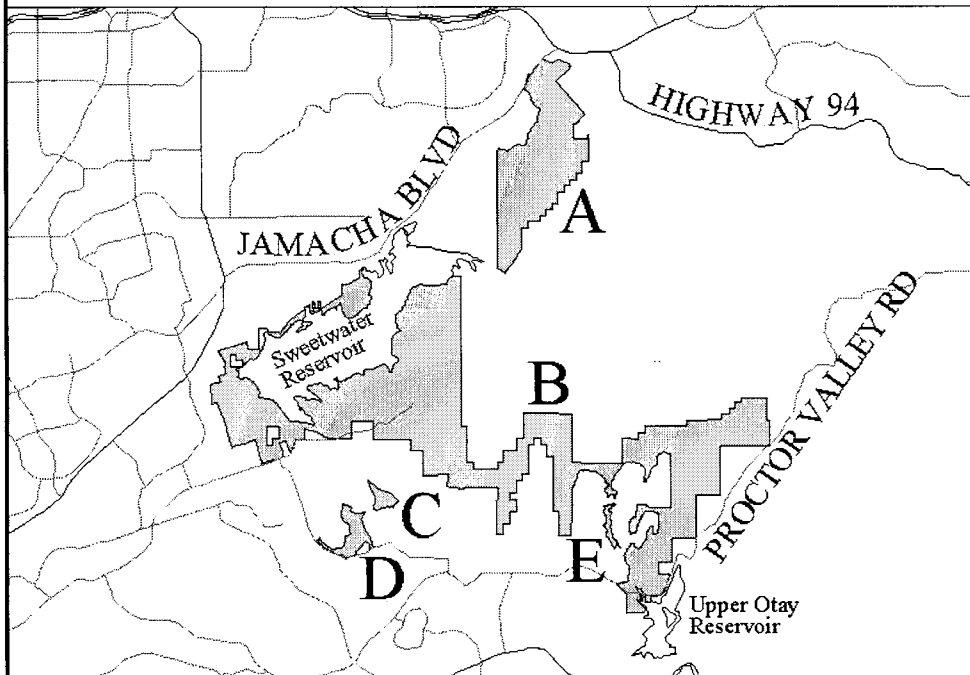

Unit 1. Sweetwater/Proctor Valley Critical Habitat Unit

N

1 0 1 2 Miles