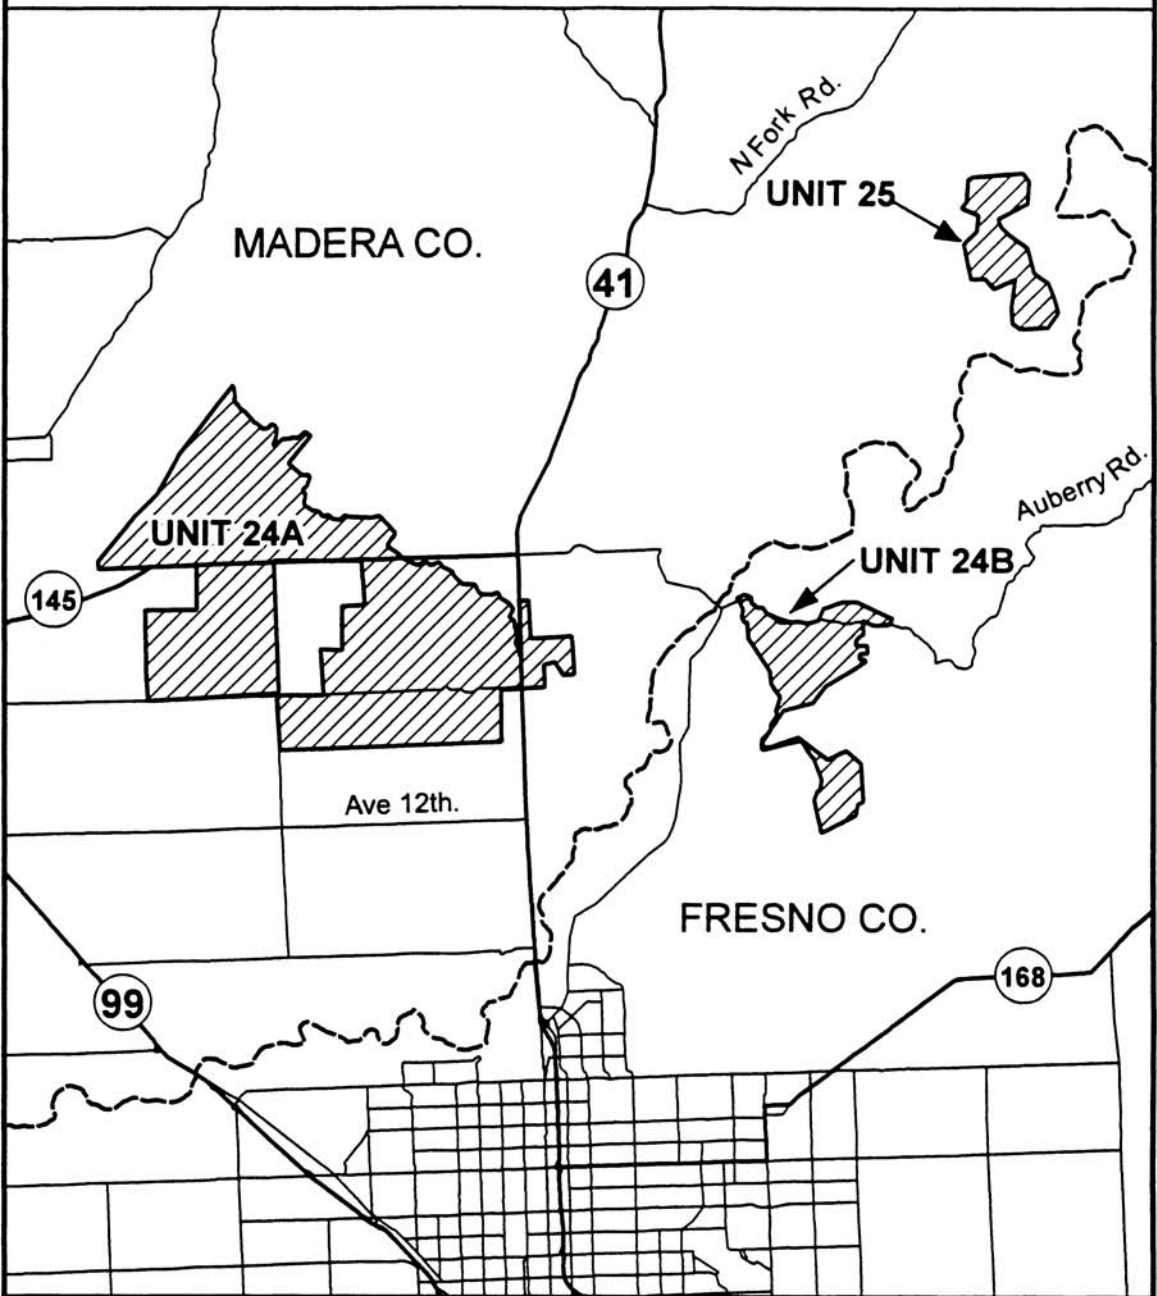

**Map 10 Vernal Pool Critical Habitat
Vernal Pool Fairy Shrimp, Units 24 - 25**

	Local Roads
	Highways
	County Boundary
	Final Critical Habitat Unit

0 1 2 3 4 5
Miles

0 1 2 3 4 5 6 7 8
Kilometers