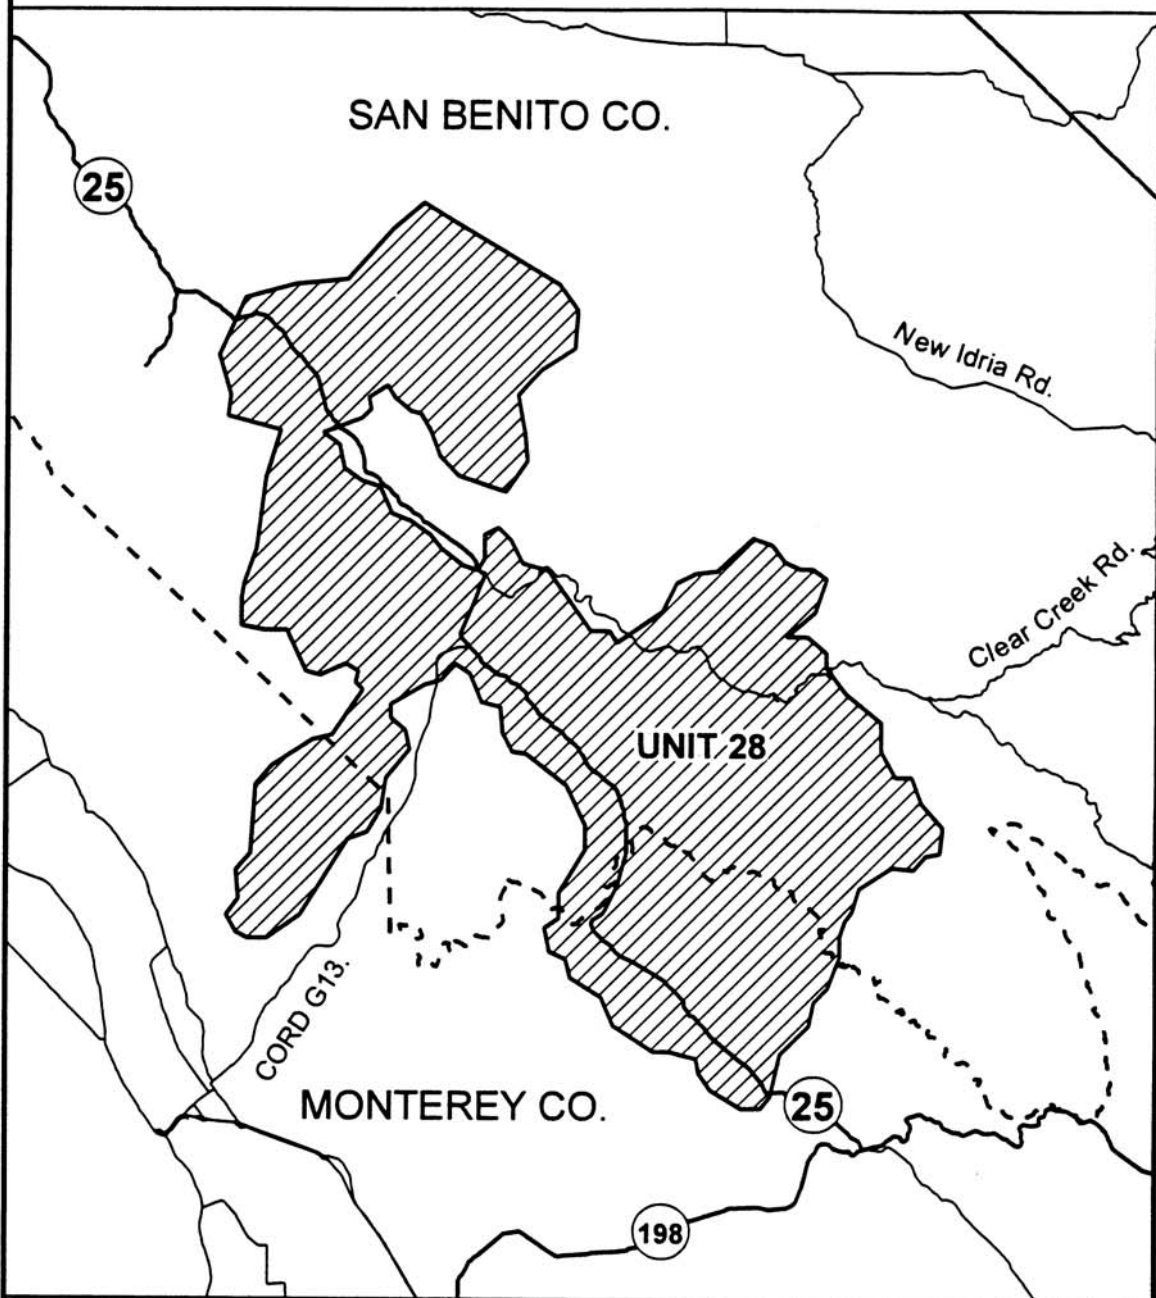

**Map 13. Vernal Pool Critical Habitat
Vernal Pool Fairy Shrimp, Unit 28**

0 1 2 3 4 5
Miles

0 1 2 3 4 5 6 7 8
Kilometers