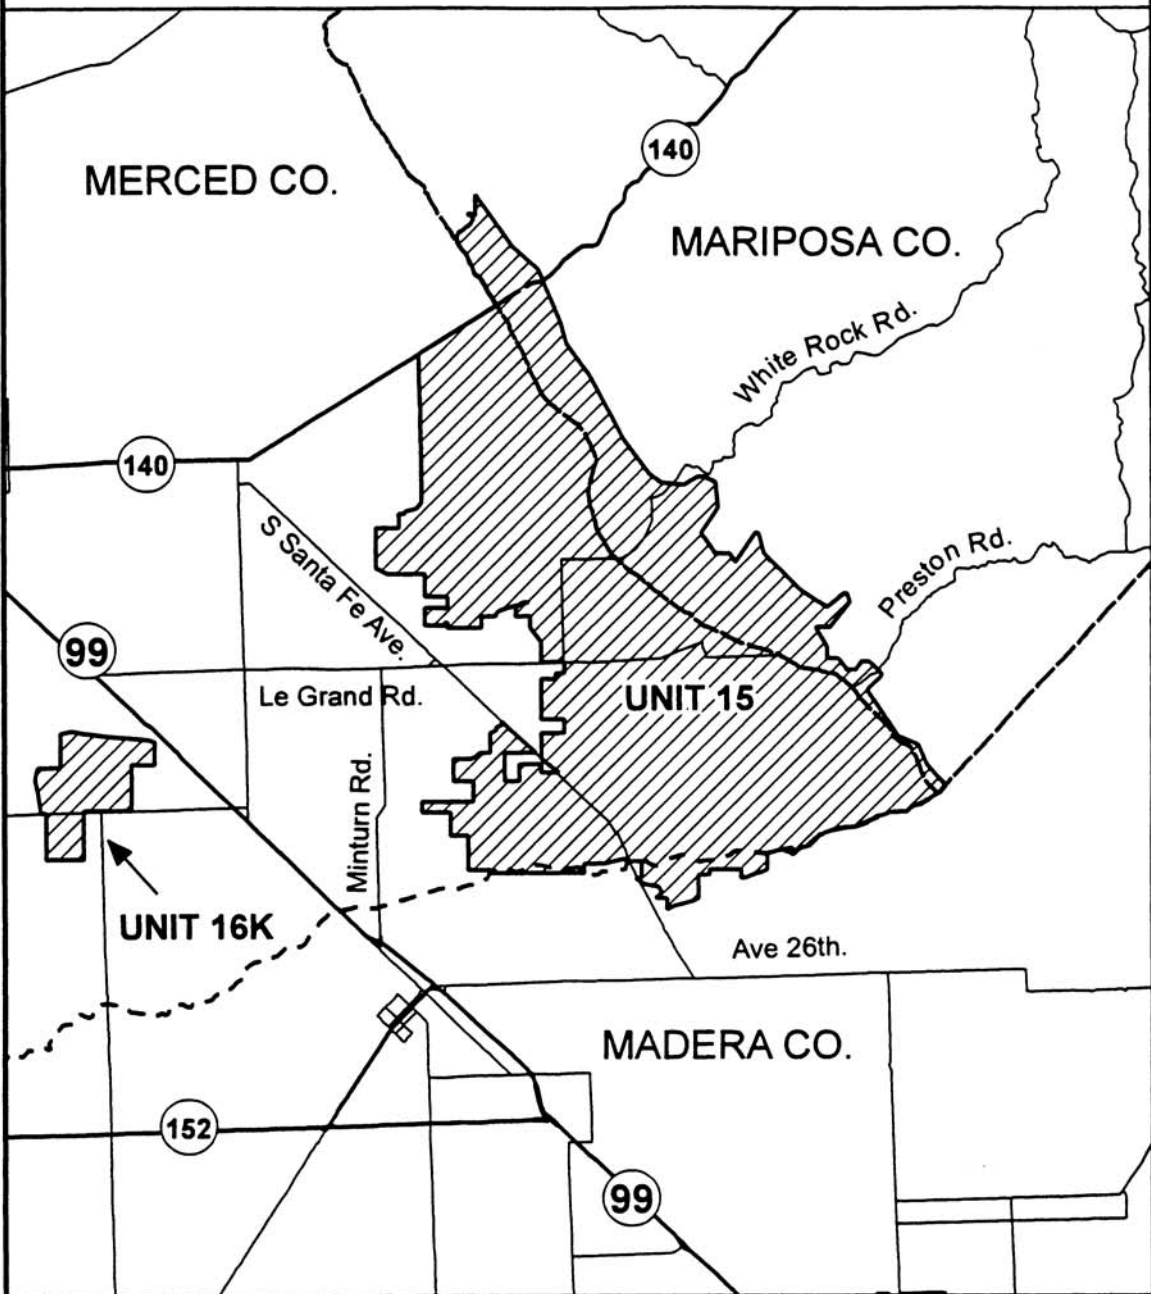

**Map 9. Vernal Pool Critical Habitat
Vernal Pool Tadpole Shrimp, Unit 15**

0 1 2 3
Miles

0 1 2 3 4 5
Kilometers