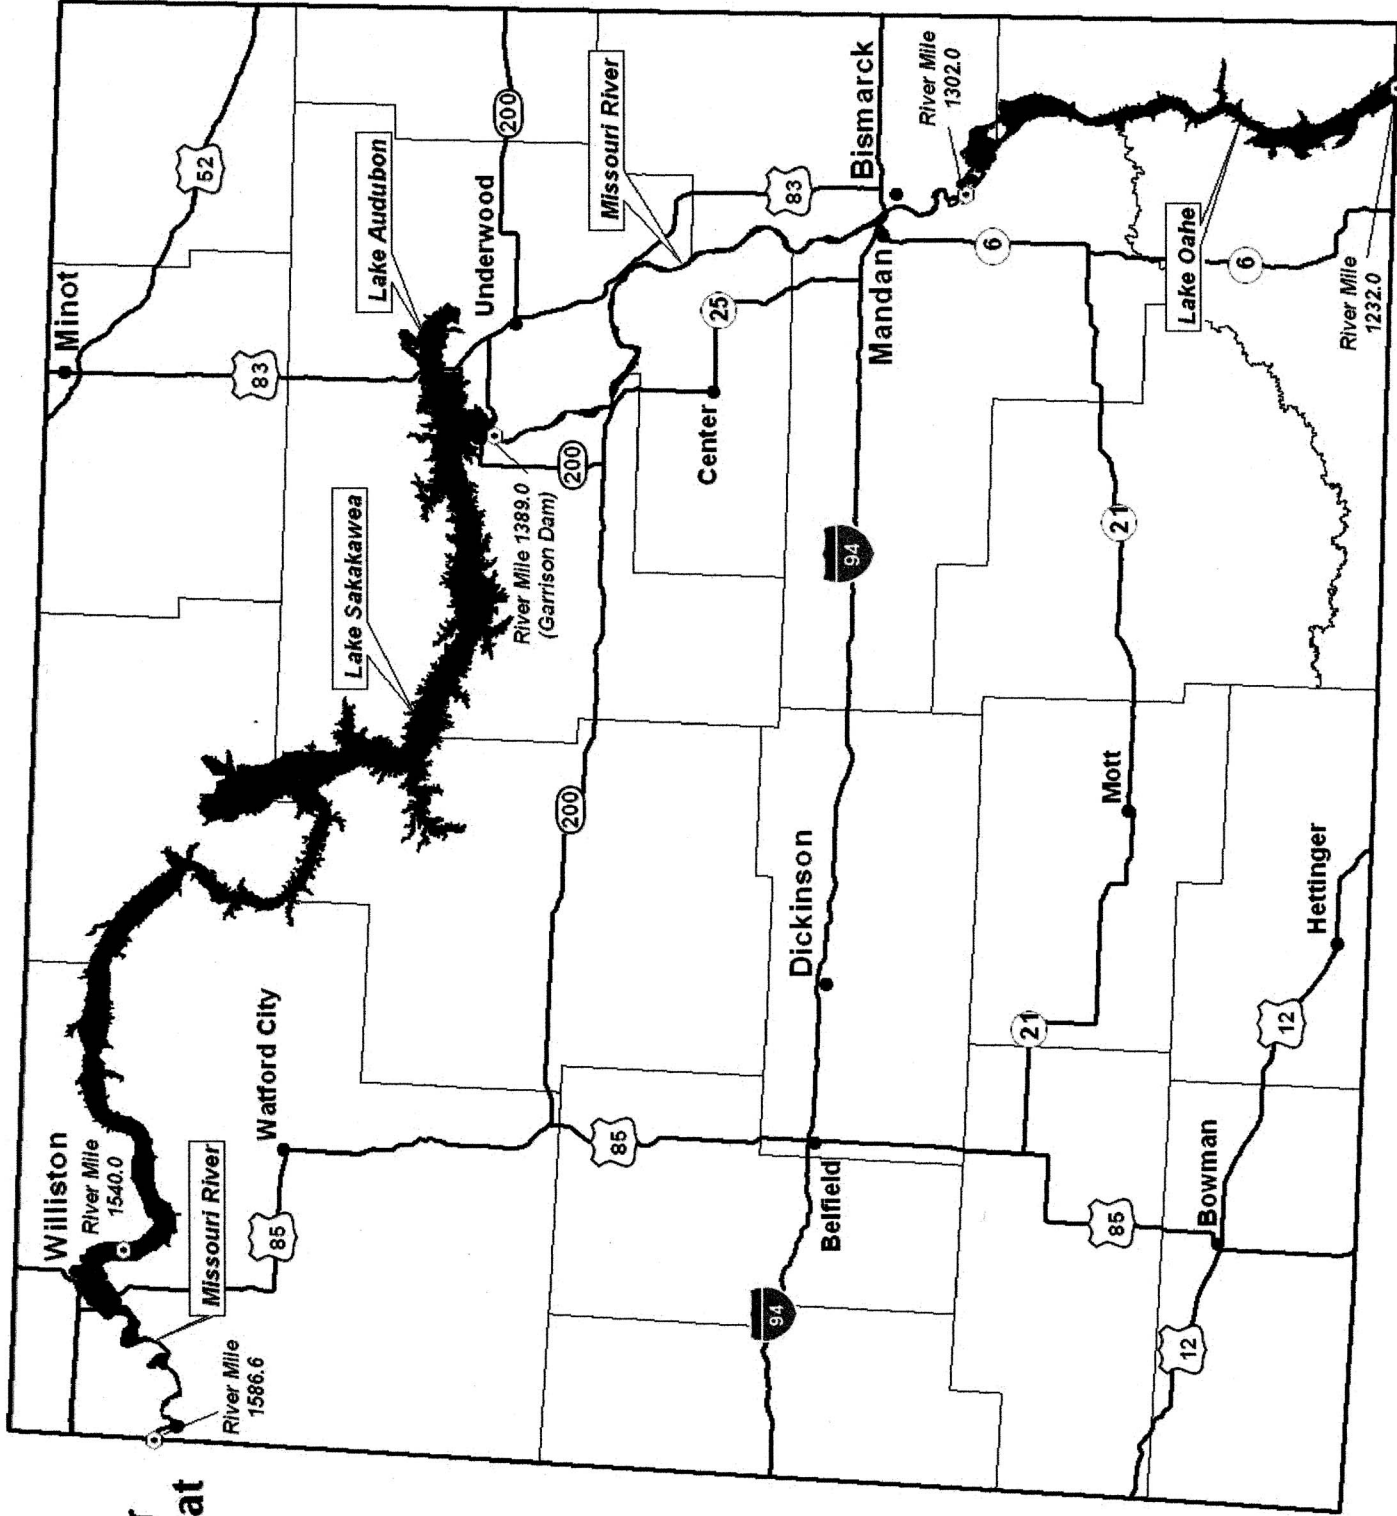

**Piping Plover
Critical Habitat**

**County
Boundaries**

Map Location

North Dakota

10 0 10 20 Miles

Unit 11 (North Dakota - Missouri River & Reservoirs)

Critical habitat is only found in areas where the primary constituent elements are present.