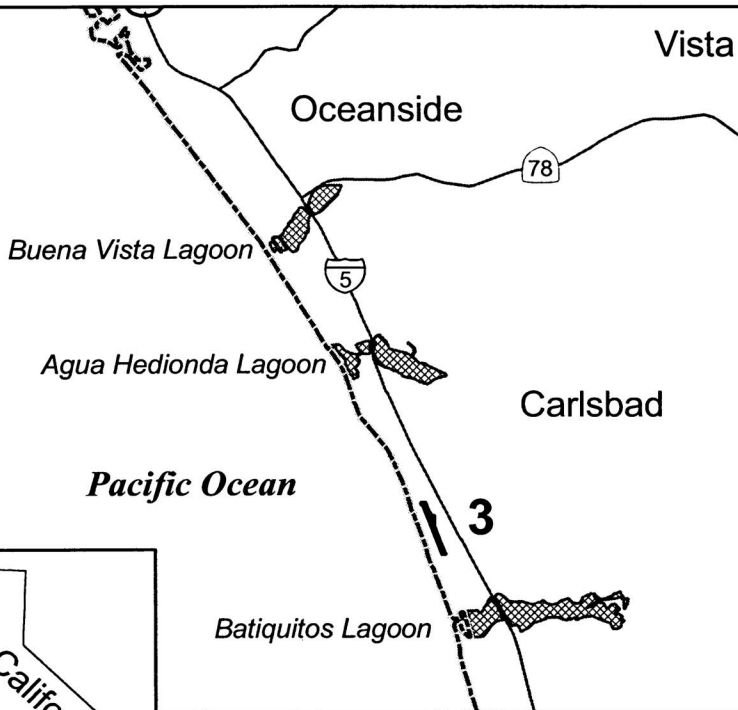

Final Critical Habitat (Unit 3) for Riverside Fairy Shrimp (*Streptocephalus woottoni*), San Diego County, California

-  Critical habitat
-  County boundary
-  Roads