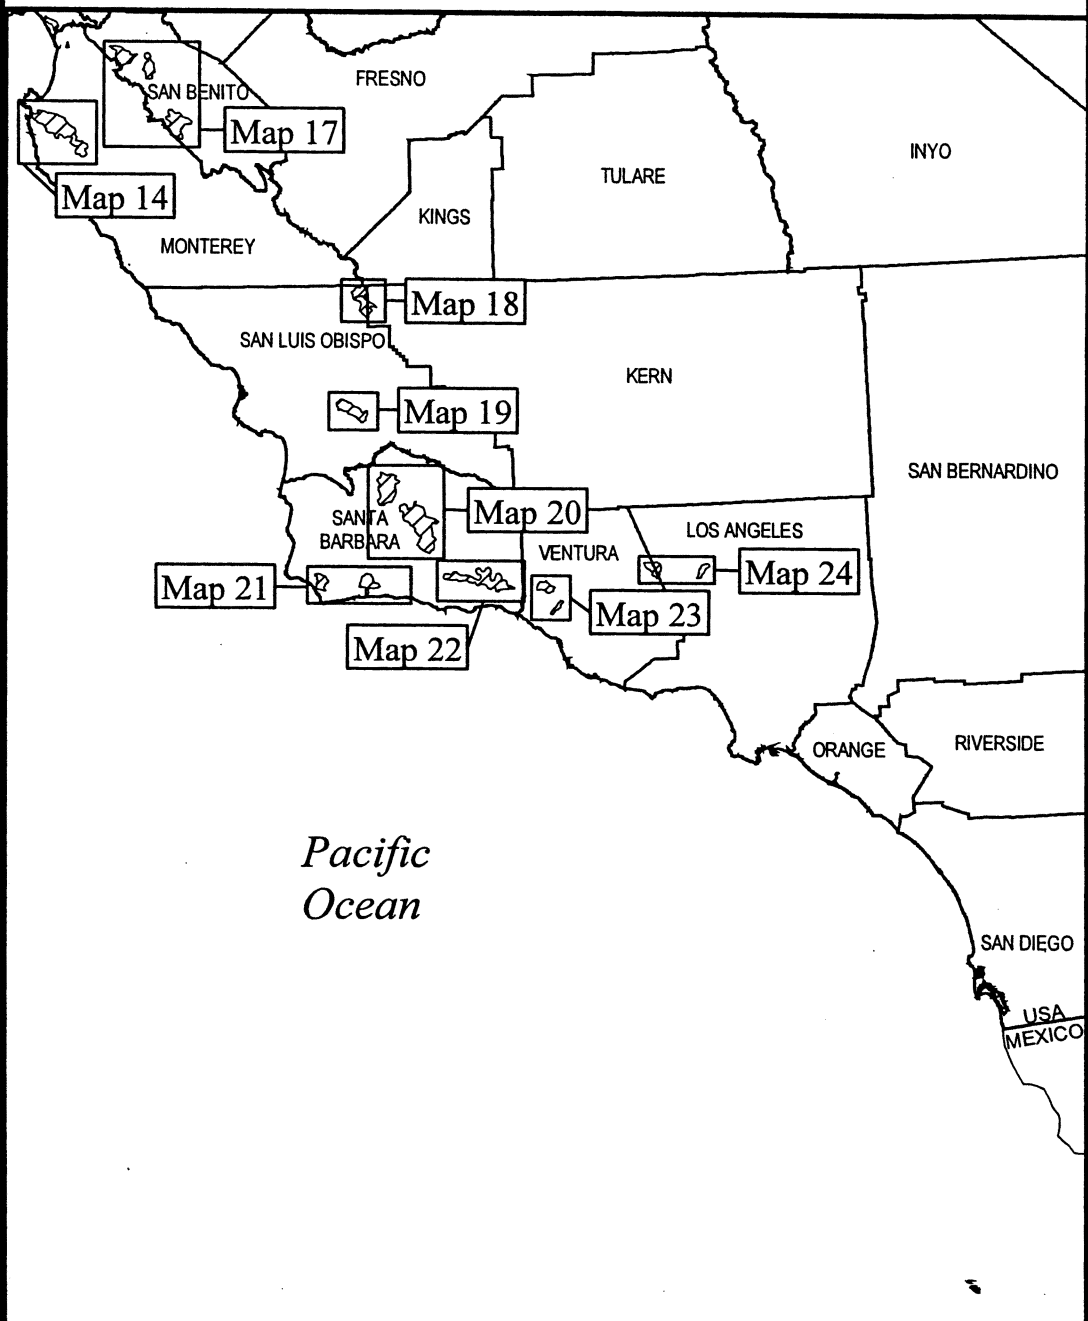

Map 2. California Red-Legged Frog Final Critical Habitat Index

 Final Critical Habitat Unit