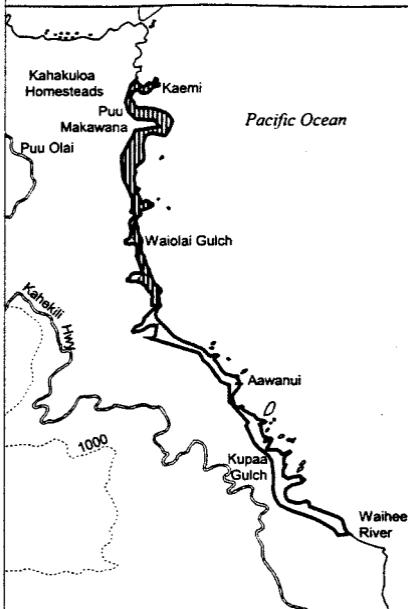

Map 5

Unit 2 - *Brighamia rockii* - b

Critical Habitat Unit 2

Critical Habitat for
Brighamia rockii - b

Elevation (1,000-ft. contours)

Major Road

Coastline

0 0.5 1 Miles