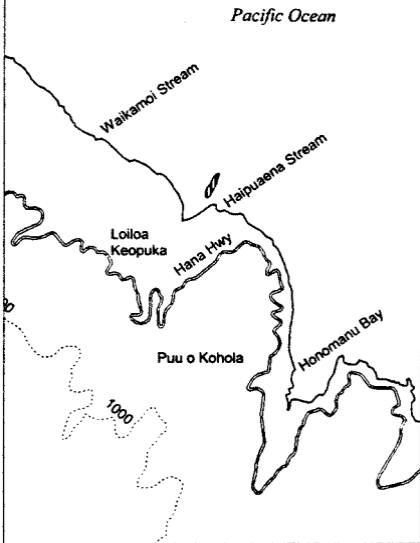

Map 9 Unit 4
Peucedanum sandwicense - a

Critical Habitat Unit 4 for
Peucedanum sandwicense - a

Elevation (1,000-ft. contours)

Major Road

Coastline

0 0.5 1 Miles

0 0.5 1 Kilometers