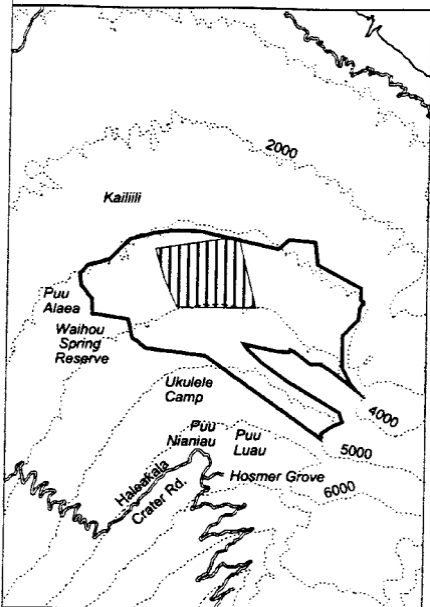

Map 14 Unit 8
Cyanea copelandii s
sp. haleakalaensis - a

Critical Habitat Unit 8

Critical Habitat for
Cyanea copelandii
ssp. haleakalaensis - a

Elevation (1,000-ft. contours)

Major Road

Coastline

0 1 2 Miles

0 1 2 Kilometers