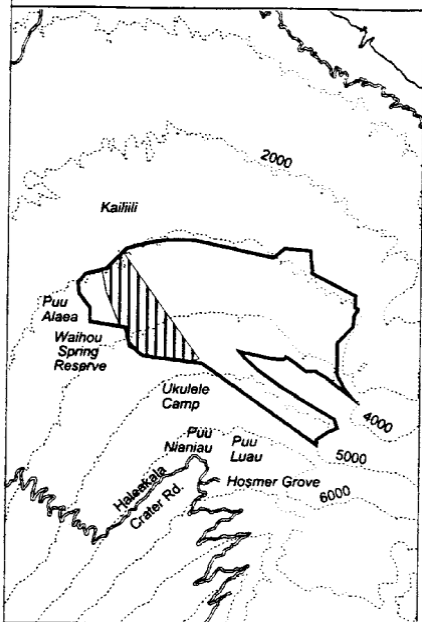

# Map 15

## Unit 8 - *Cyanea glabra* - a

Critical Habitat Unit 8

Critical Habitat for  
*Cyanea glabra* - a

Elevation (1,000-ft. contours)

Major Road

Coastline

0 1 2 Miles

0 1 2 Kilometers