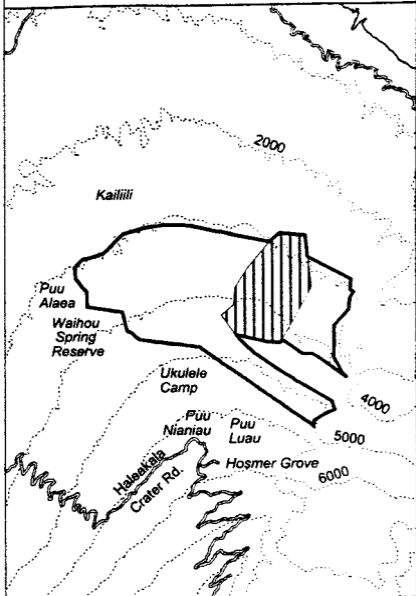

Map 16 Unit 8
Cyanea hamatiflora
ssp. hamatiflora - a

Critical Habitat Unit 8

Critical Habitat for
Cyanea hamatiflora
ssp. hamatiflora - a

Elevation (1,000-ft. contours)

Major Road

Coastline

0 1 2 Miles

0 1 2 Kilometers