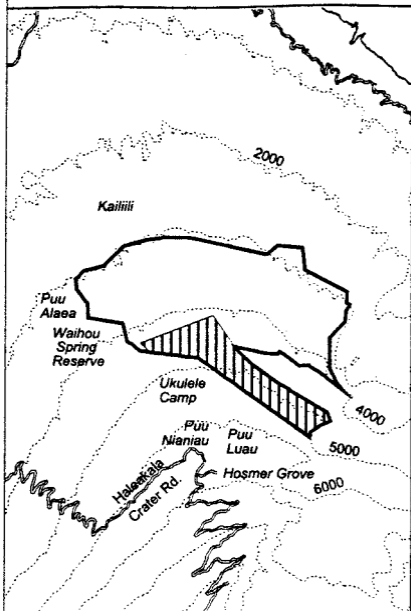

Map 18

Unit 8 - *Diplazium molokaiense* - a

Critical Habitat Unit 8

Critical Habitat for
Diplazium molokaiense - a

Elevation (1,000-ft. contours)

Major Road

Coastline

0 1 2 Miles

0 1 2 Kilometers