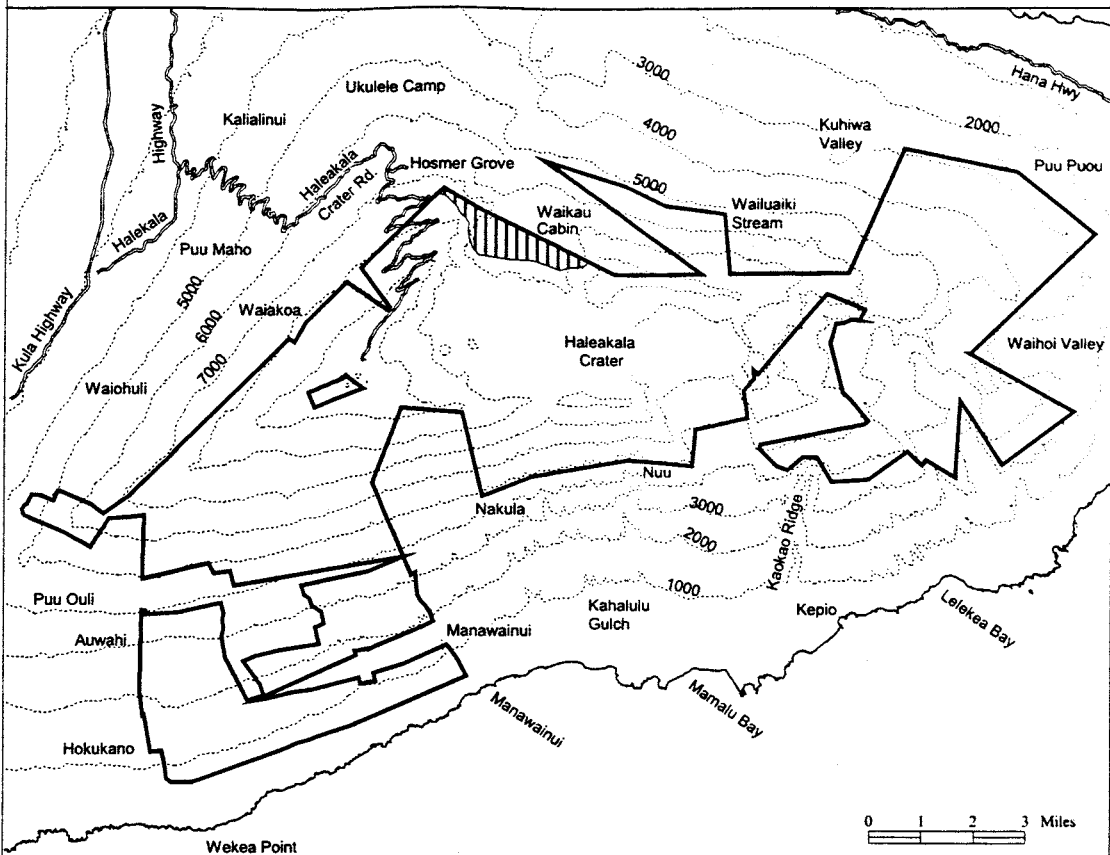

Map 27 Unit 9 - *Asplenium fragile* var. *insulare* - a

-  Critical Habitat Unit 9
-  Critical Habitat for *Asplenium fragile* var. *insulare* - a
-  Elevation (1,000-ft. contours)
-  Major Road
-  Coastline