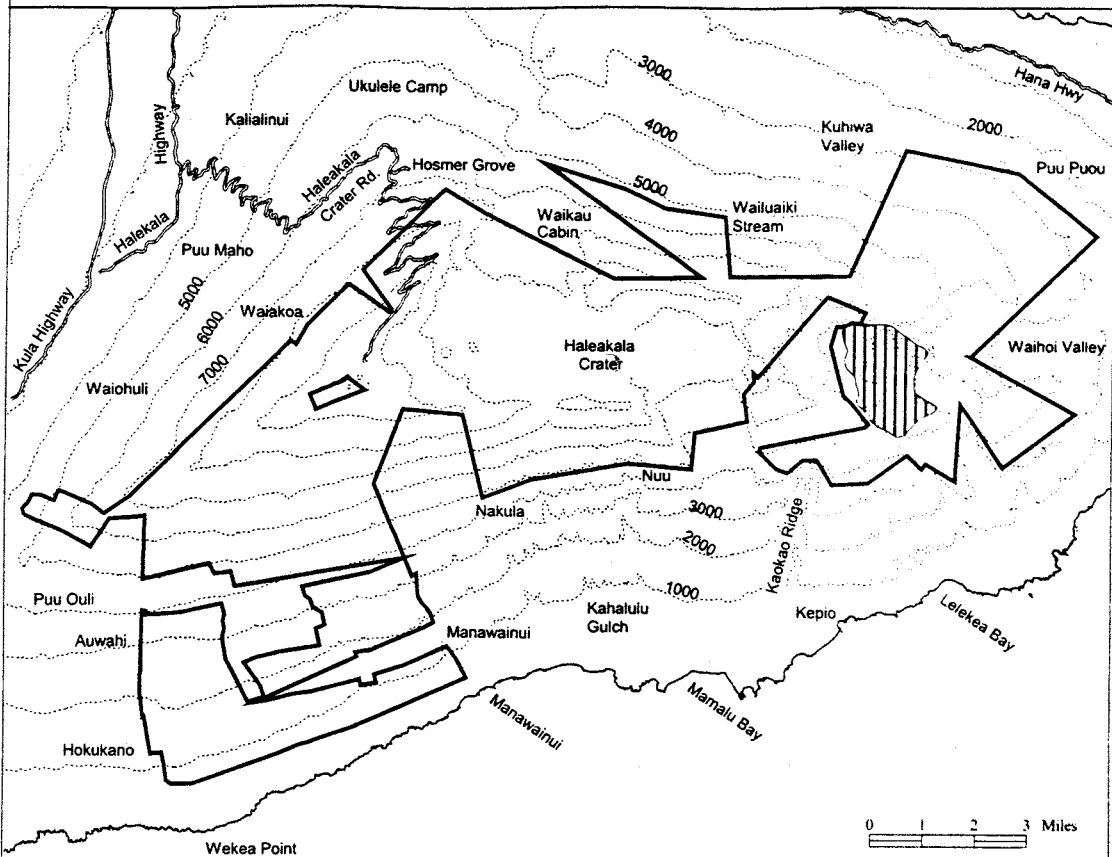

Map 34 Unit 9 - *Cyanea glabra - b*

-  Critical Habitat Unit 9
-  Critical Habitat for *Cyanea glabra - b*
-  Elevation (1,000-ft. contours)
-  Major Road
-  Coastline