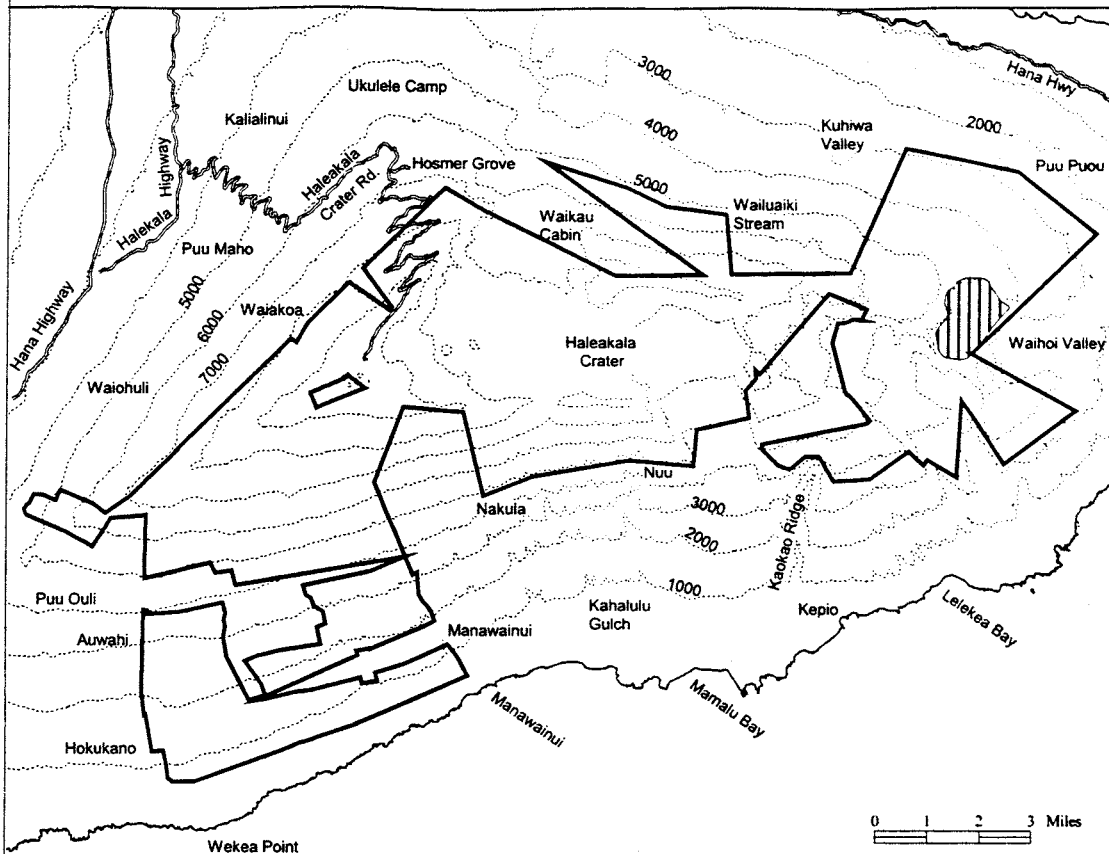

Map 35 Unit 9 - *Cyanea glabra - c*

-  Critical Habitat Unit 9
-  Critical Habitat for *Cyanea glabra - c*
-  Elevation (1,000-ft. contours)
-  Major Road
-  Coastline