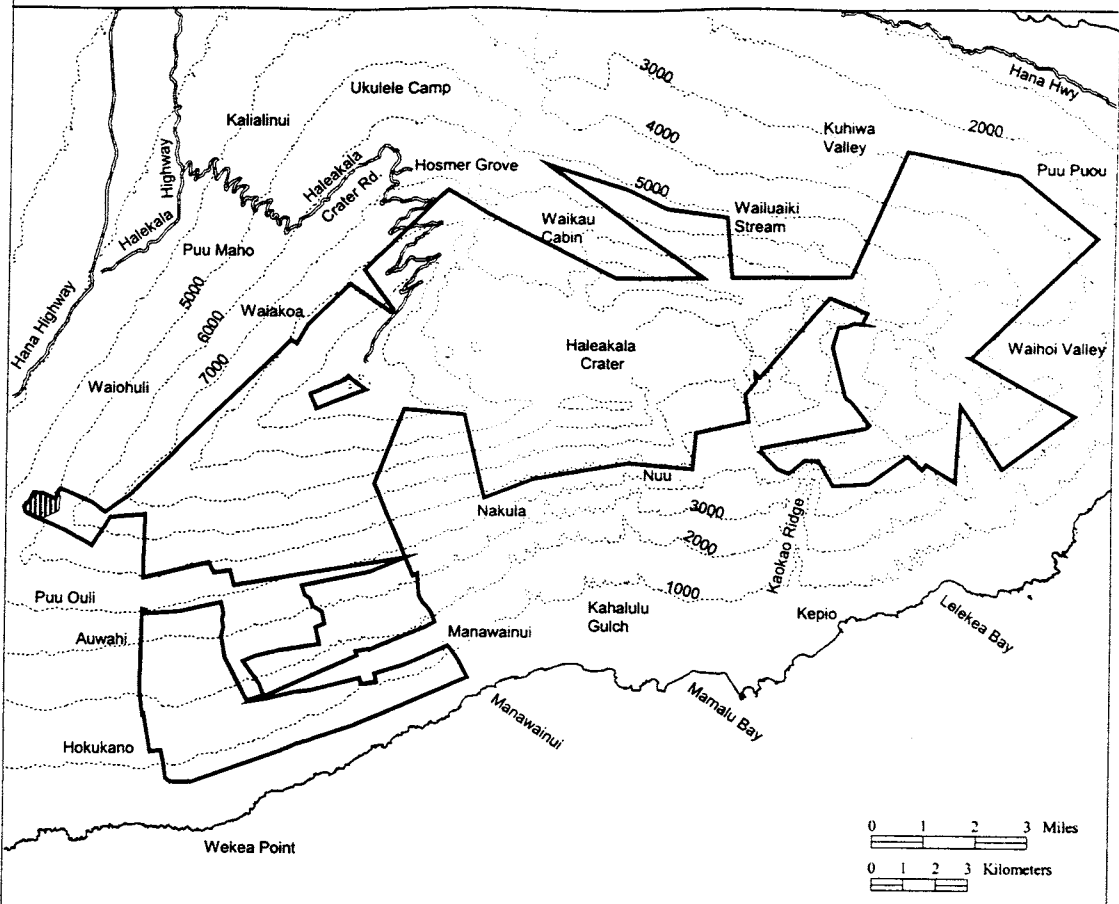

# Map 37 Unit 9 - *Diellia erecta - a*

-  Critical Habitat Unit 9
-  Critical Habitat for *Diellia erecta - a*
-  Elevation (1,000-ft. contours)
-  Major Road
-  Coastline