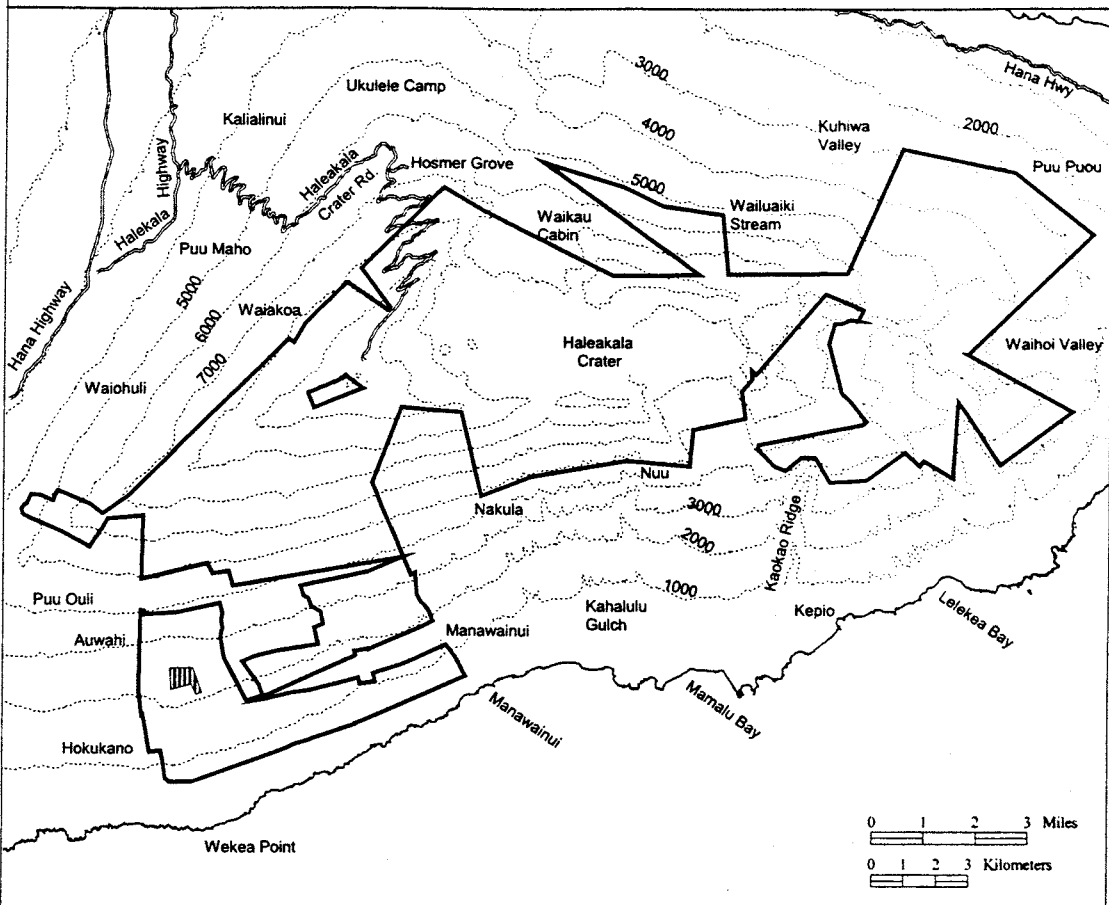

# Map 40 Unit 9 - *Flueggea neowawraea* - a

-  Critical Habitat Unit 9
-  Critical Habitat for *Flueggea neowawraea* - a
-  Elevation (1,000-ft. contours)
-  Major Road
-  Coastline