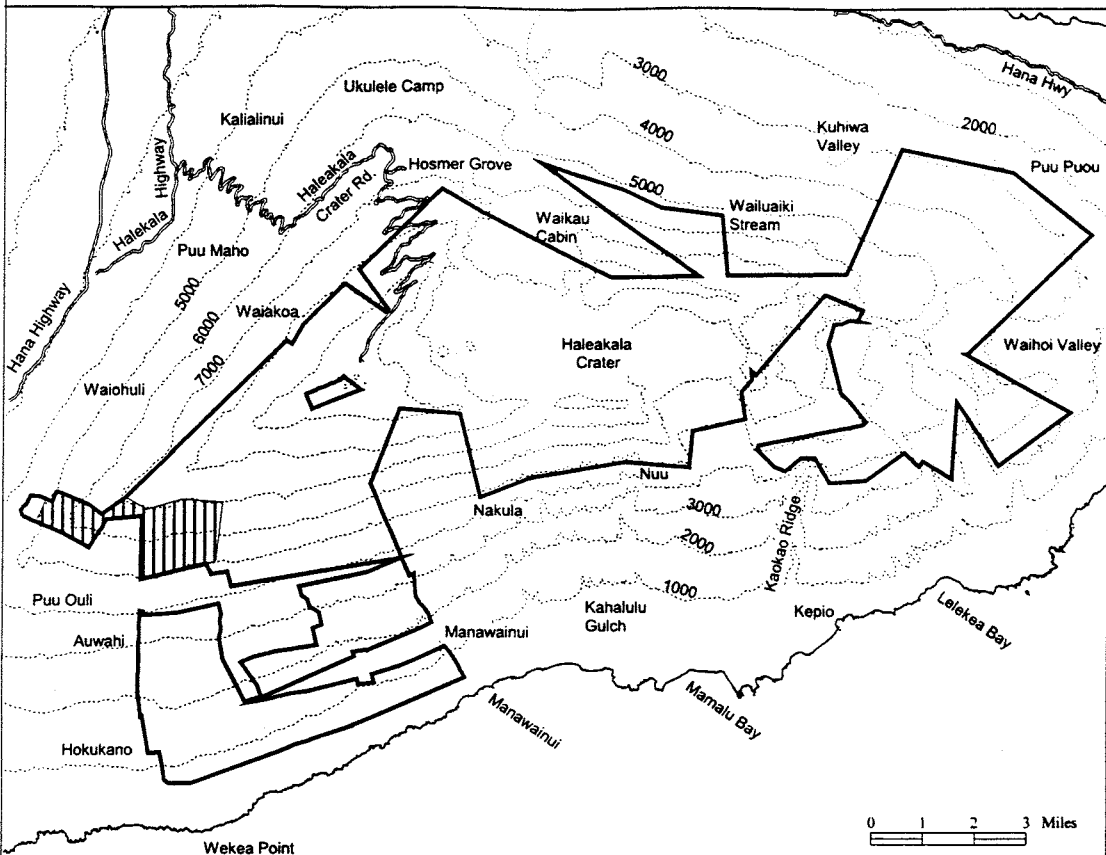

Map 41 Unit 9 - *Geranium arboreum* - a

-  Critical Habitat Unit 9
-  Critical Habitat for *Geranium arboreum* - a
-  Elevation (1,000-ft. contours)
-  Major Road
-  Coastline