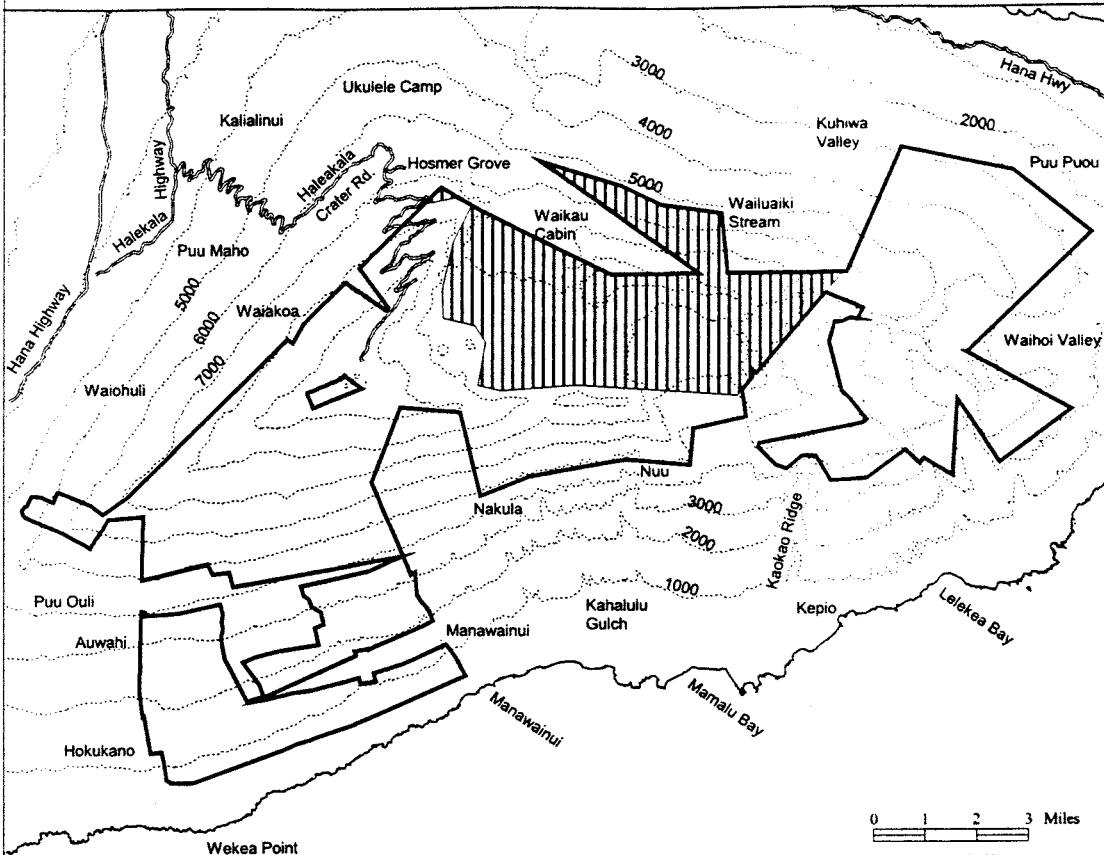

Map 42 Unit 9 - *Geranium multiflorum* - b

-  Critical Habitat Unit 9
-  Critical Habitat for *Geranium multiflorum* - b
-  Elevation (1,000-ft. contours)
-  Major Road
-  Coastline