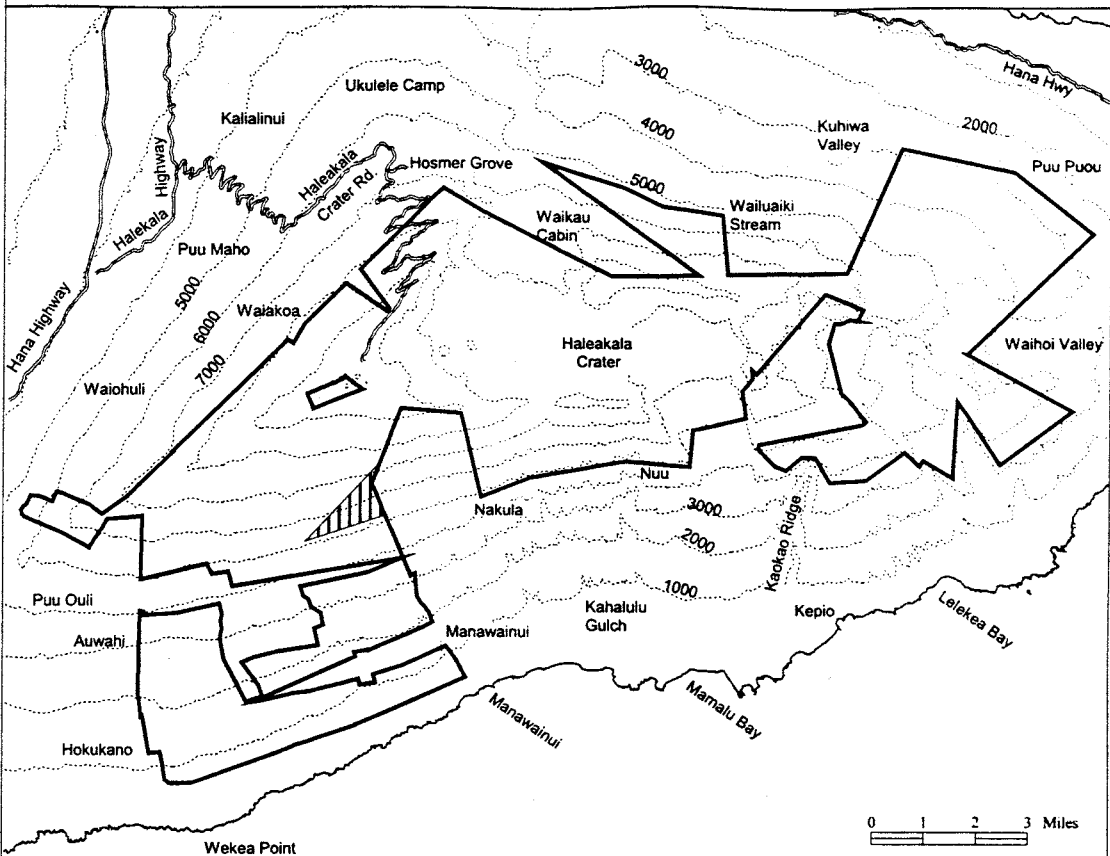

Map 43 Unit 9 - *Geranium multiflorum - c*

0 1 2 3 Miles

0 1 2 3 Kilometers

 Critical Habitat Unit 9

 Critical Habitat for  
*Geranium multiflorum - c*

 Elevation (1,000-ft. contours)

 Major Road

 Coastline