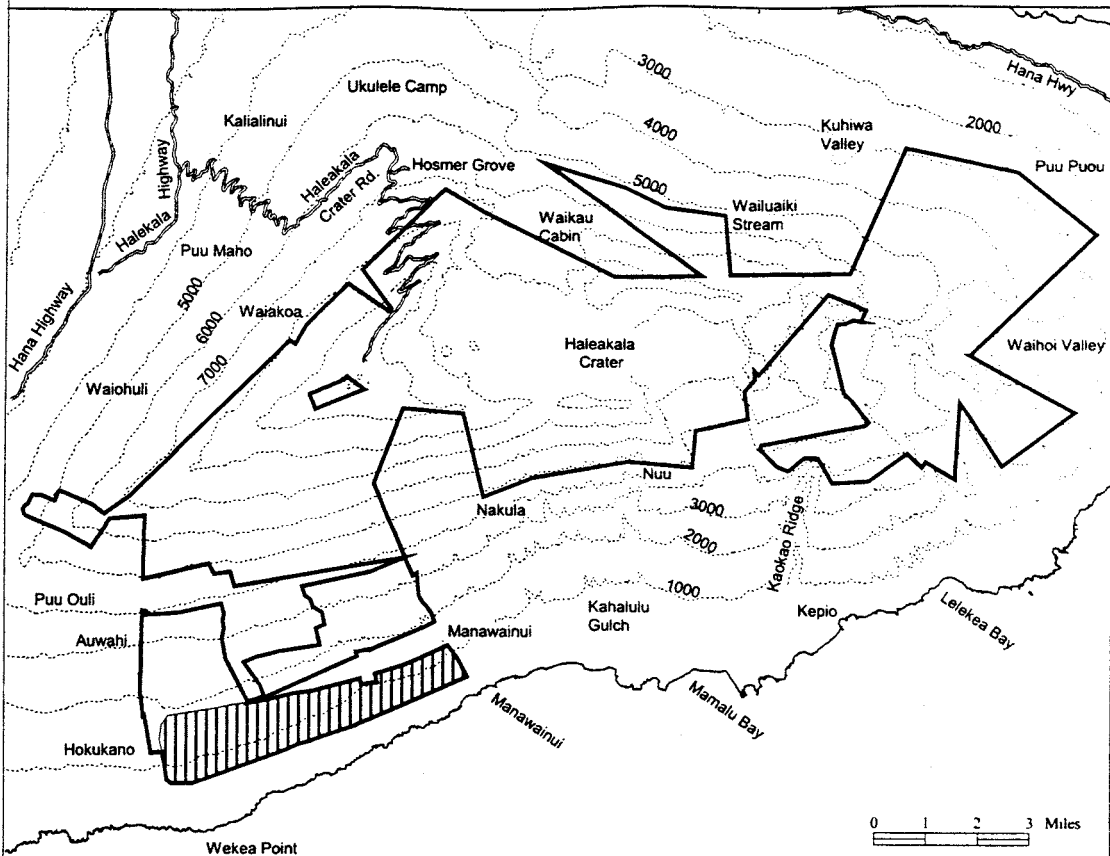

# Map 44 Unit 9 - *Lipochaeta kamolensis* - a

-  Critical Habitat Unit 9
-  Critical Habitat for *Lipochaeta kamolensis* - a
-  Elevation (1,000-ft. contours)
-  Major Road
-  Coastline