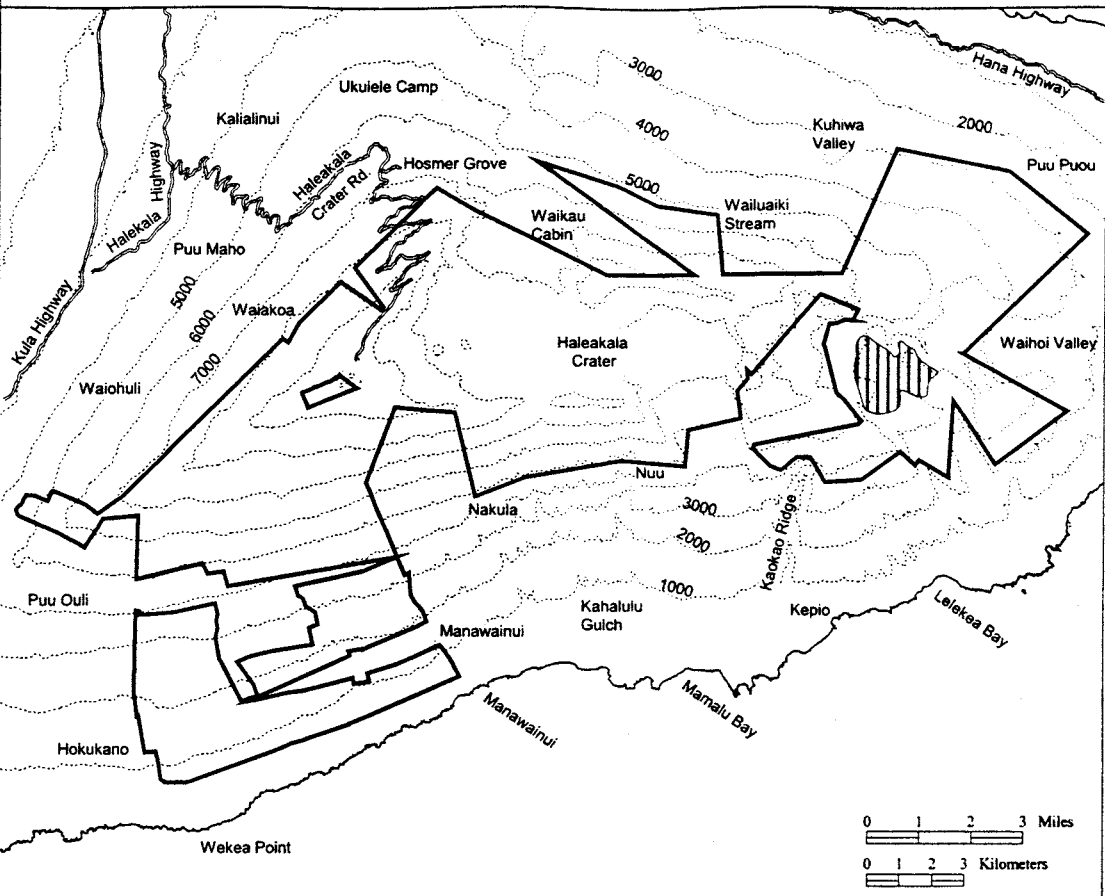

Map 45 Unit 9 - *Melicope balloui* - b

-  Critical Habitat Unit 9
-  Critical Habitat for *Melicope balloui* - b
-  Elevation (1,000-ft. contours)
-  Major Road
-  Coastline