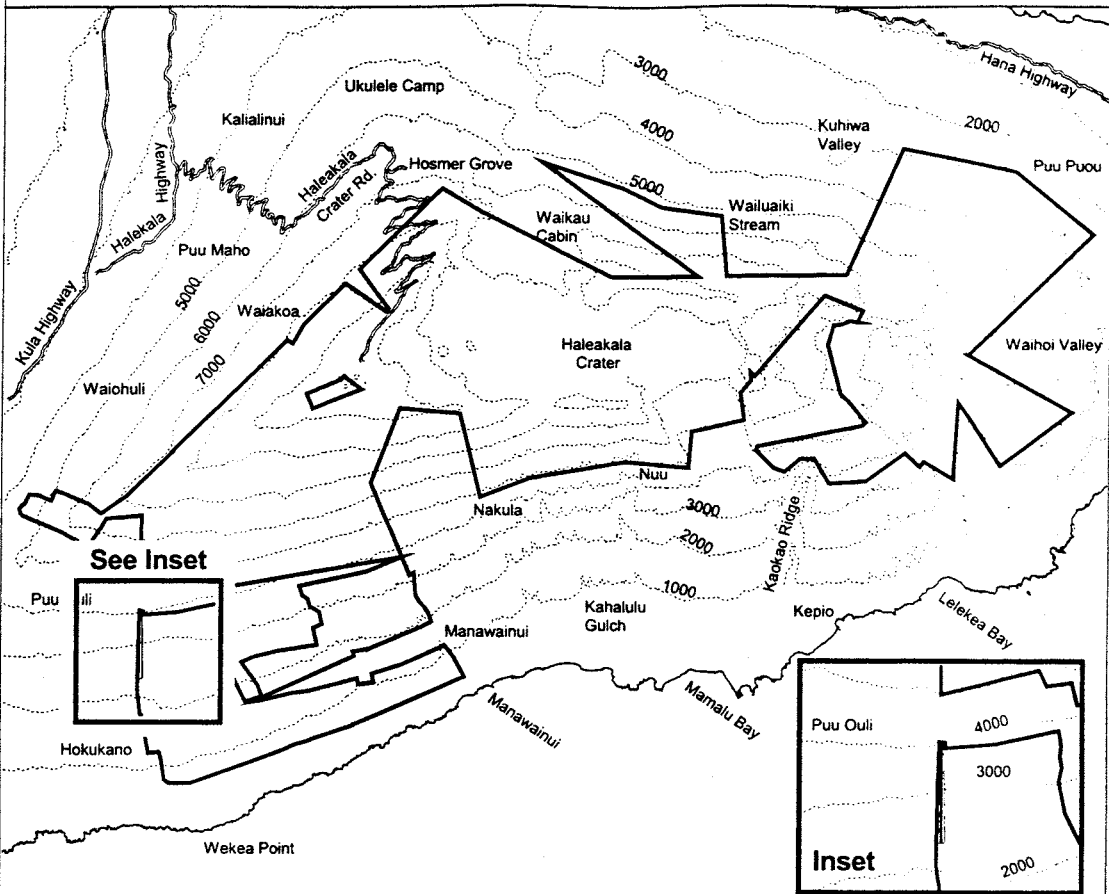

Map 46 Unit 9 - *Melicope knudsenii* - a

Critical Habitat Unit 9

Critical Habitat for
Melicope knudsenii - a

Elevation (1,000-ft. contours)

Major Road

Coastline

0 1 2 3 Miles

0 1 2 3 Kilometers