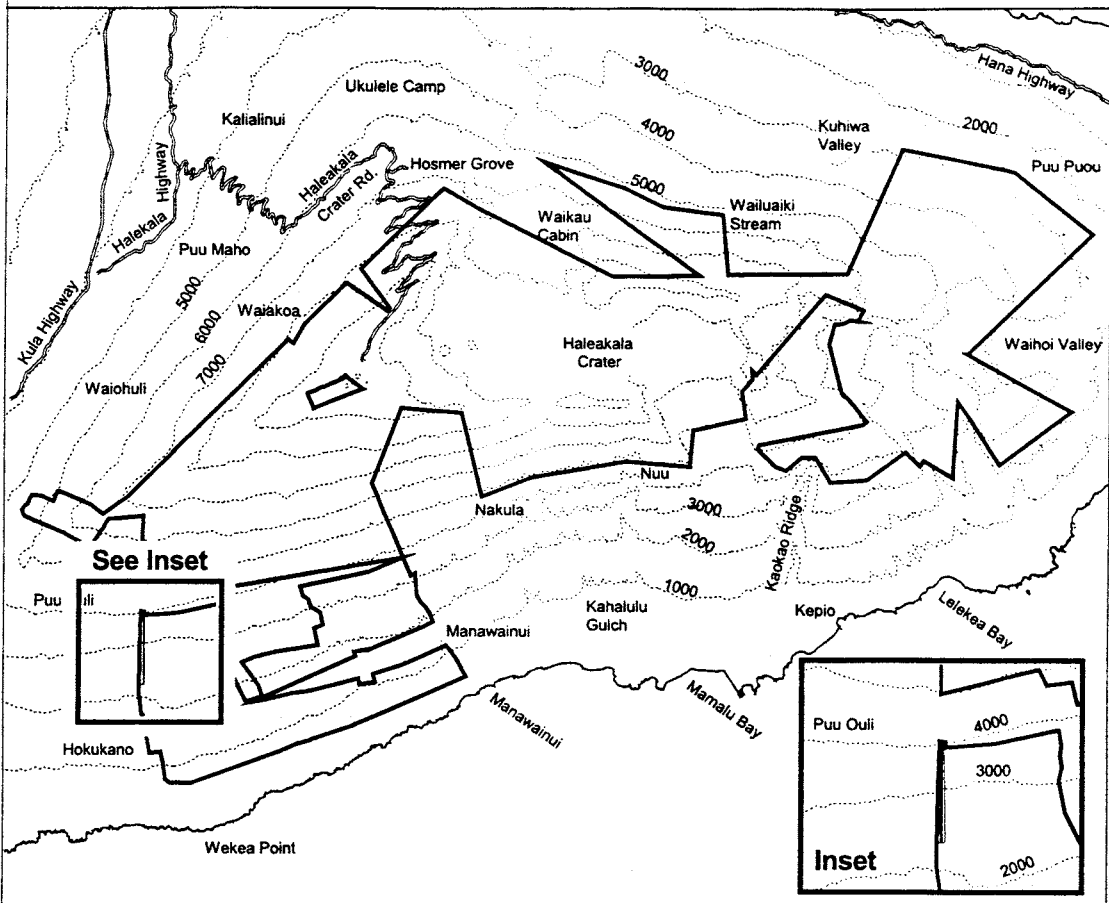

Map 47 Unit 9 - *Melicope mucronulata* - a

-  Critical Habitat Unit 9
-  Critical Habitat for *Melicope mucronulata* - a
-  Elevation (1,000-ft. contours)
-  Major Road
-  Coastline