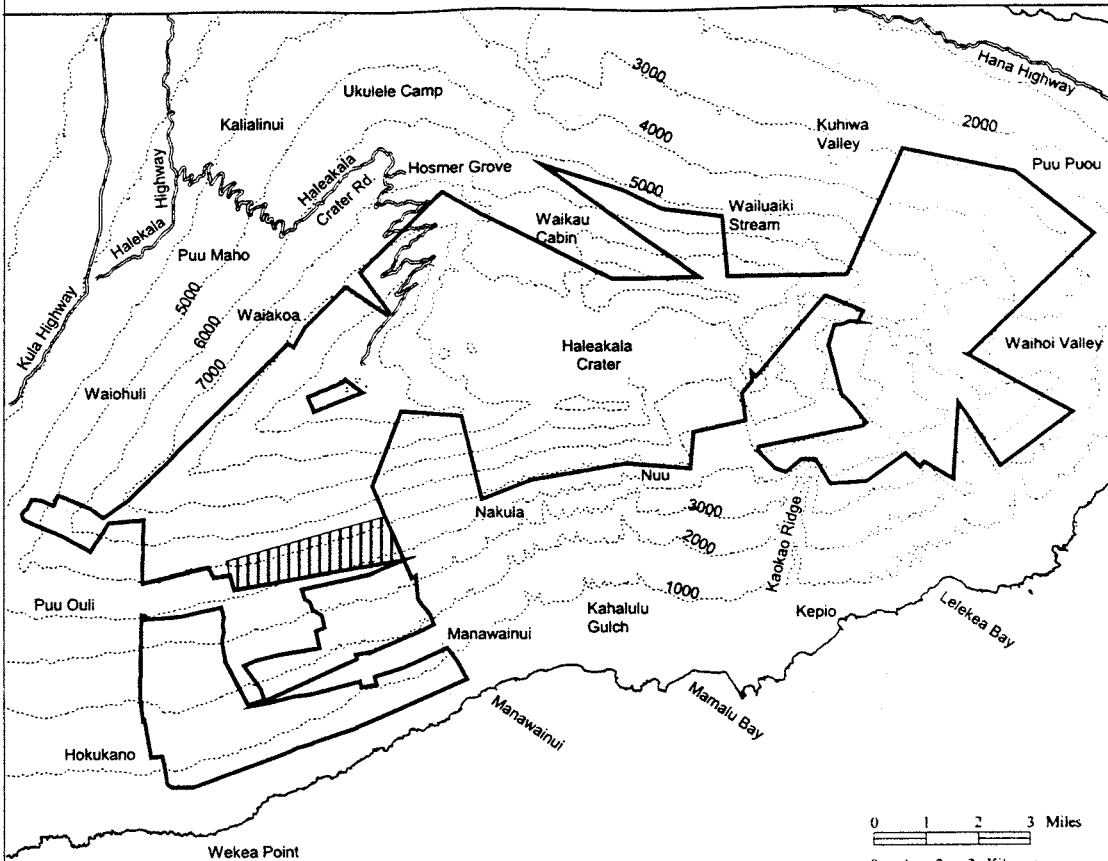

Map 49 Unit 9 - *Neraudia sericea* - a

-  Critical Habitat Unit 9
-  Critical Habitat for *Neraudia sericea* - a
-  Elevation (1,000-ft. contours)
-  Major Road
-  Coastline