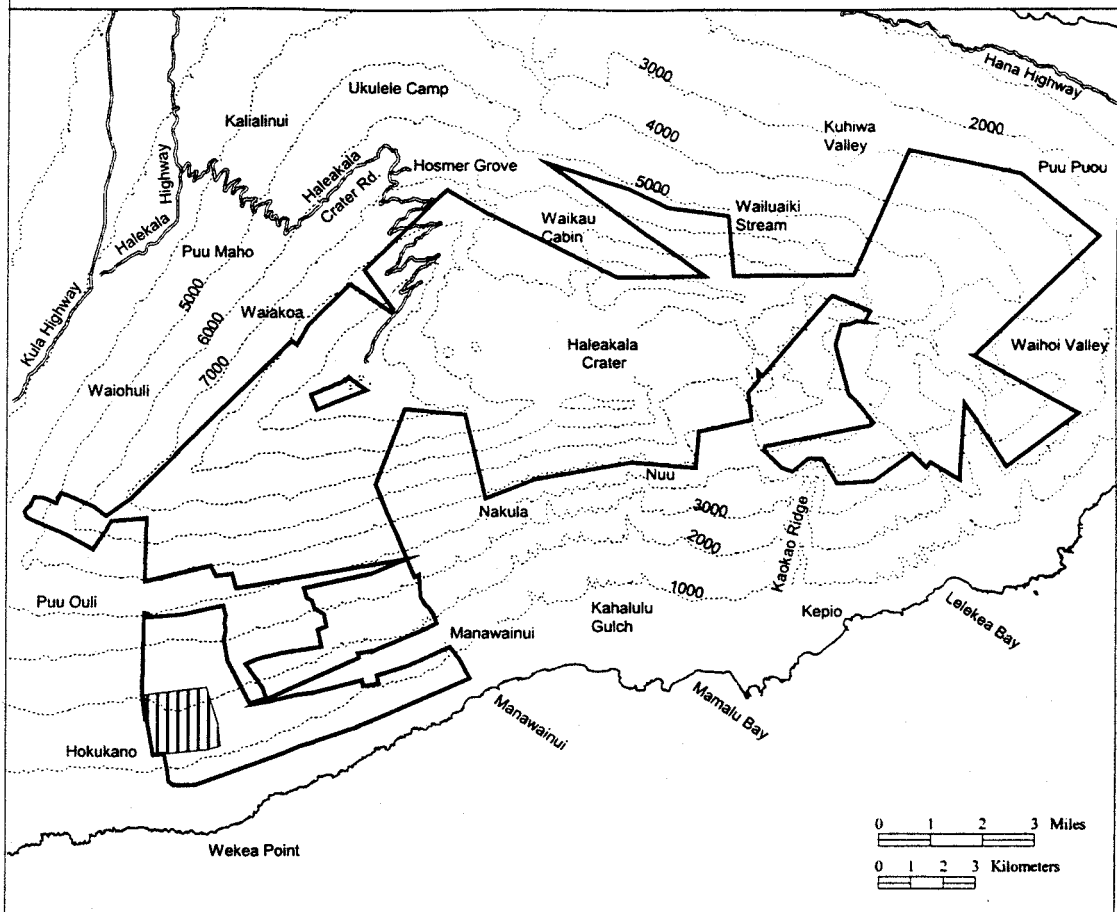

Map 50 Unit 9 - *Nototrichium humile* - a

-  Critical Habitat Unit 9
-  Critical Habitat for *Nototrichium humile* - a
-  Elevation (1,000-ft. contours)
-  Major Road
-  Coastline